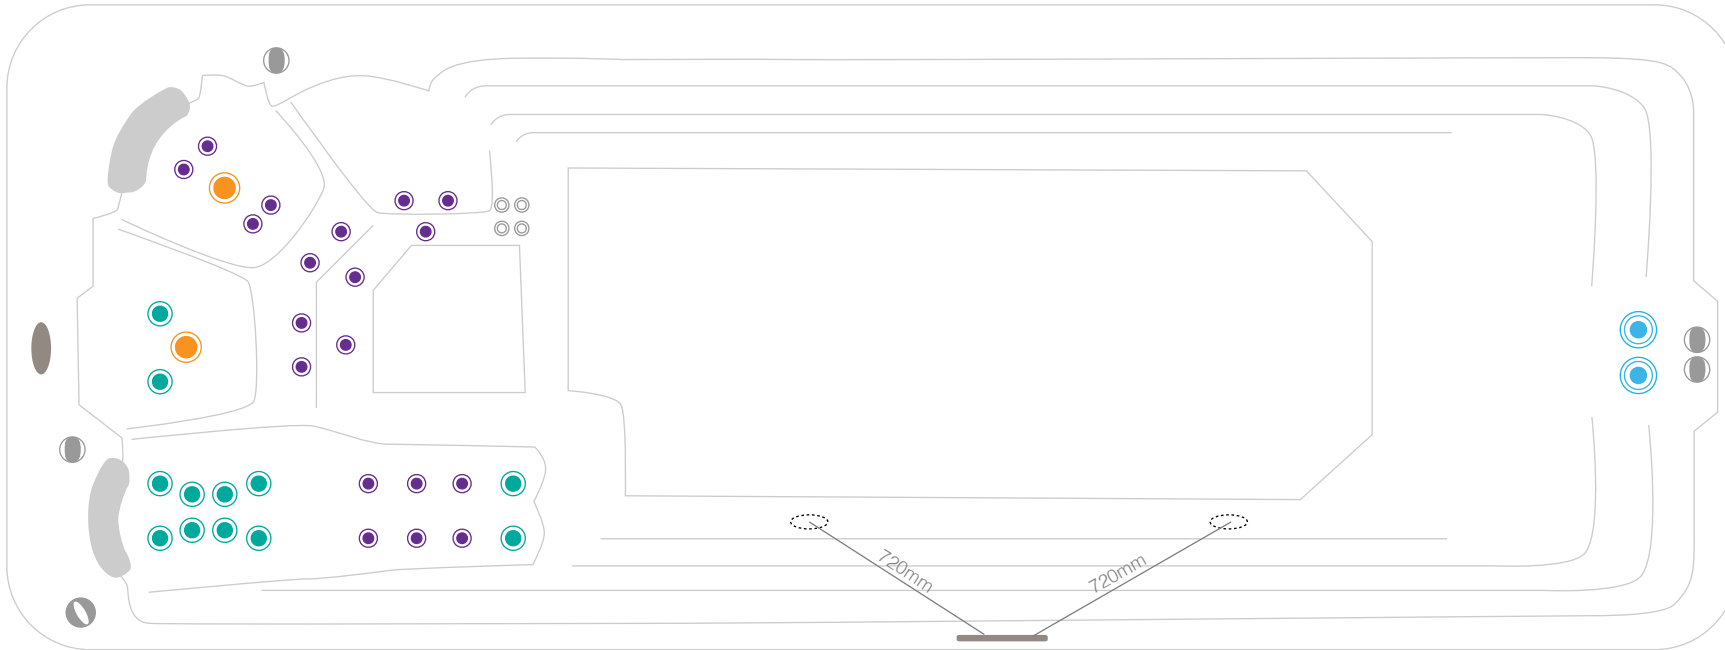

M6Workout6.0mPLUNGE 35jets

technical specifications : 2021_03
5980 x 2290 x 1340

- 500 series jet
- 400 series jet
- 300 series jet
- 200 series jet
- volcano jet
- 7" cohuna jet
- swim jet
- neck jet
- air massage jet
- large diverter control
- small on/off control
- air control
- aromatherapy canister
- touchpad control
- filter box
- safety suction
- water return jet
- water spout

M6Workout6.0mPLUNGE 35jets

technical specifications : 2021_03
5980 x 2290 x 1340