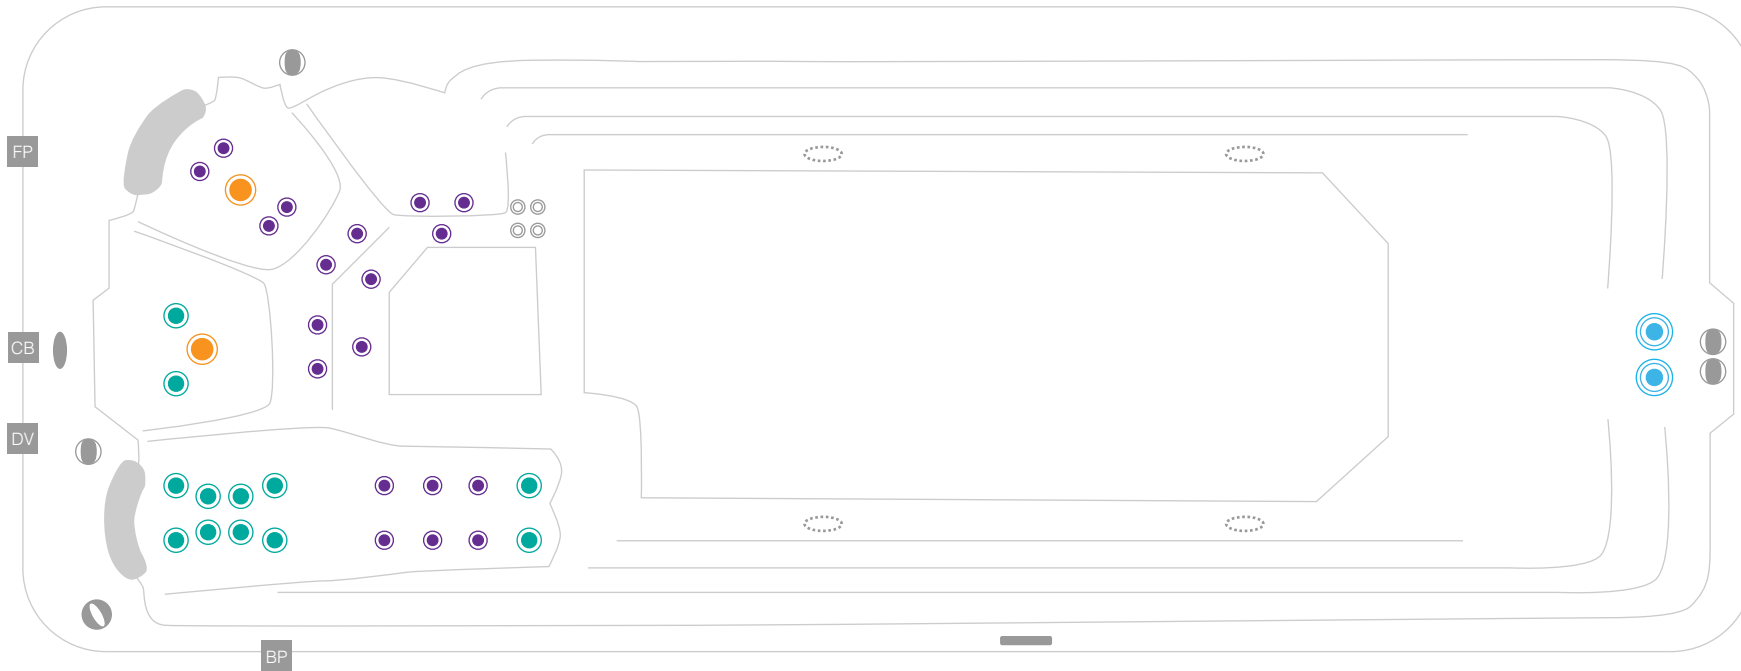

M6Workout6.0mPLUNGE 35jets

technical specifications : 2021_01
5980 x 2290 x 1340

JETS & TOPSIDE CONTROLS

-  500 series jet
-  400 series jet
-  300 series jet
-  200 series jet
-  swim jet
-  neck jet
-  air massage jet
-  large diverter control
-  small on/off control
-  air control
-  aromatherapy canister
-  touchpad control
-  filter box
-  safety suction
-  water return jet
-  water spout

EQUIPMENT INSTALLED IN CABINET

-  main control box
-  filtration pump
-  hydrojet boost pump
-  air blower
-  drain valve