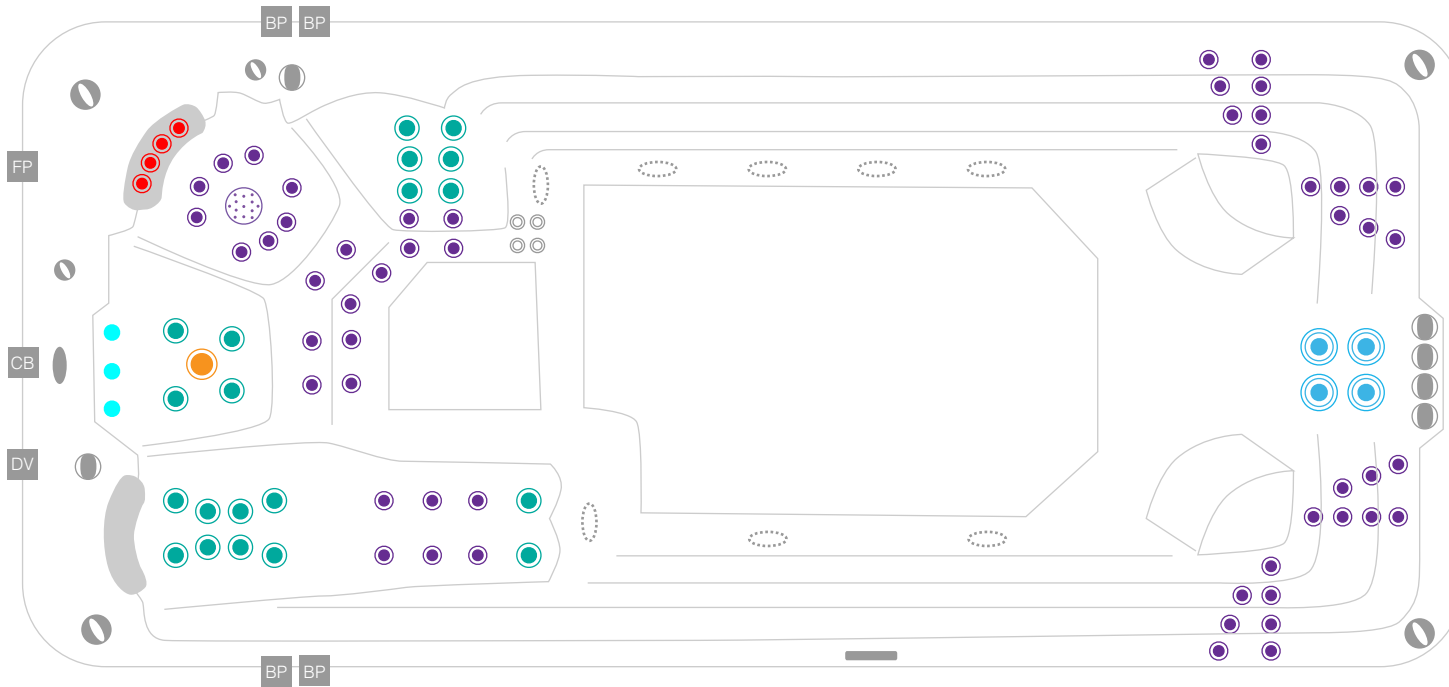

# M5Workout87EXTREME

technical specifications : 2020\_01  
4965 x 2290 x 1320

## JETS & TOPSIDE CONTROLS

-  500 series jet
-  400 series jet
-  300 series jet
-  200 series jet
-  swim jet
-  neck jet
-  air massage jet
-  large diverter control
-  small on/off control
-  air control
-  aromatherapy canister
-  touchpad control
-  filter box
-  safety suction
-  water return jet
-  water spout
-  7" cohuna jet