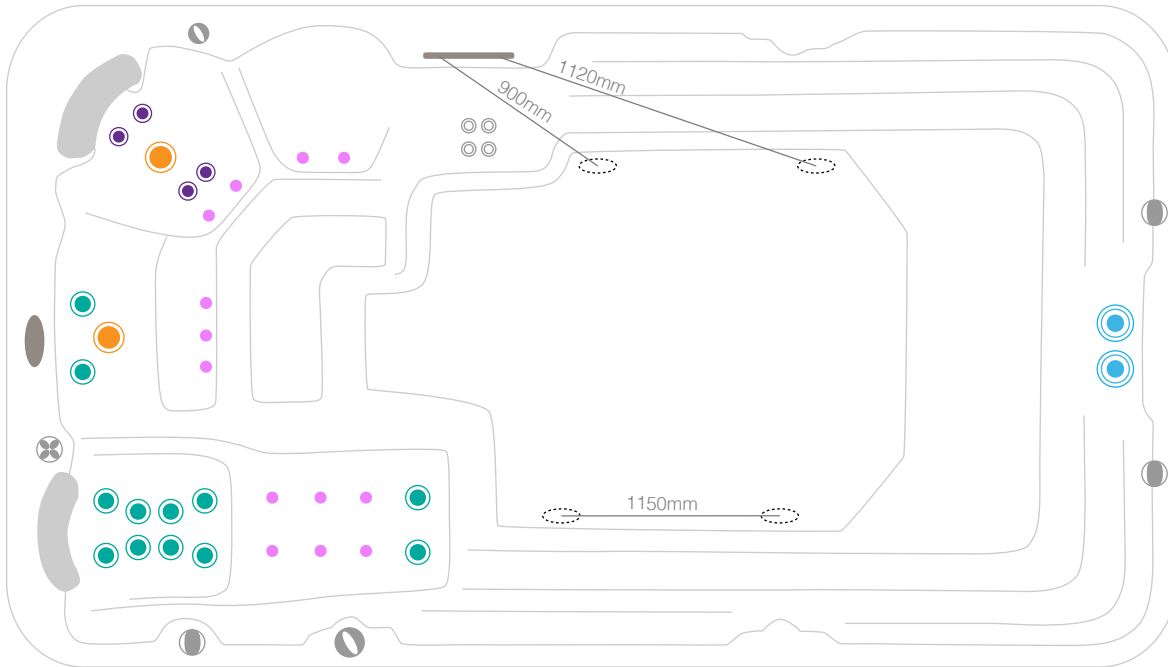

# myWorkout4.5mPLUNGE 33jet

technical specifications : 2021\_03  
4450 x 2290 x 1310

-  500 series jet
-  400 series jet
-  300 series jet
-  200 series jet
-  volcano jet
-  7" cohuna jet
-  swim jet
-  neck jet
-  air massage jet
-  large diverter control
-  small on/off control
-  air control
-  aromatherapy canister
-  touchpad control
-  filter box
-  safety suction
-  water return jet
-  water spout

# myWorkout4.5mPLUNGE 33jet

technical specifications : 2021\_03  
4450 x 2290 x 1310