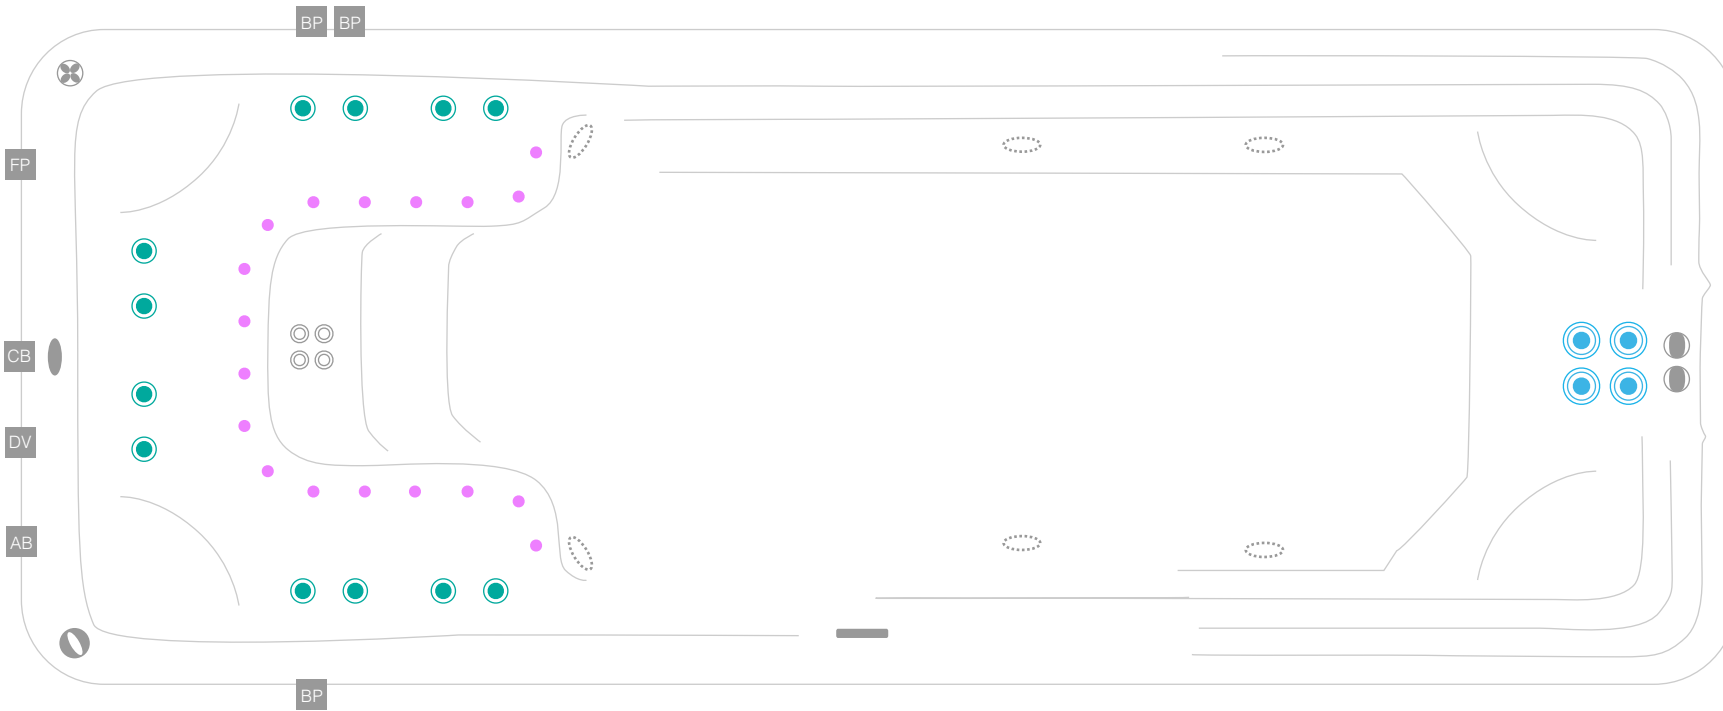

# myWatersedge6.0mPREMIUM 34jets

technical specifications : 2021\_01  
5980 x 2290 x 1320

## JETS & TOPSIDE CONTROLS

-  500 series jet
-  400 series jet
-  300 series jet
-  200 series jet
-  swim jet
-  neck jet
-  air massage jet
-  large diverter control
-  small on/off control
-  air control
-  aromatherapy canister
-  touchpad control
-  filter box
-  safety suction
-  water return jet
-  water spout