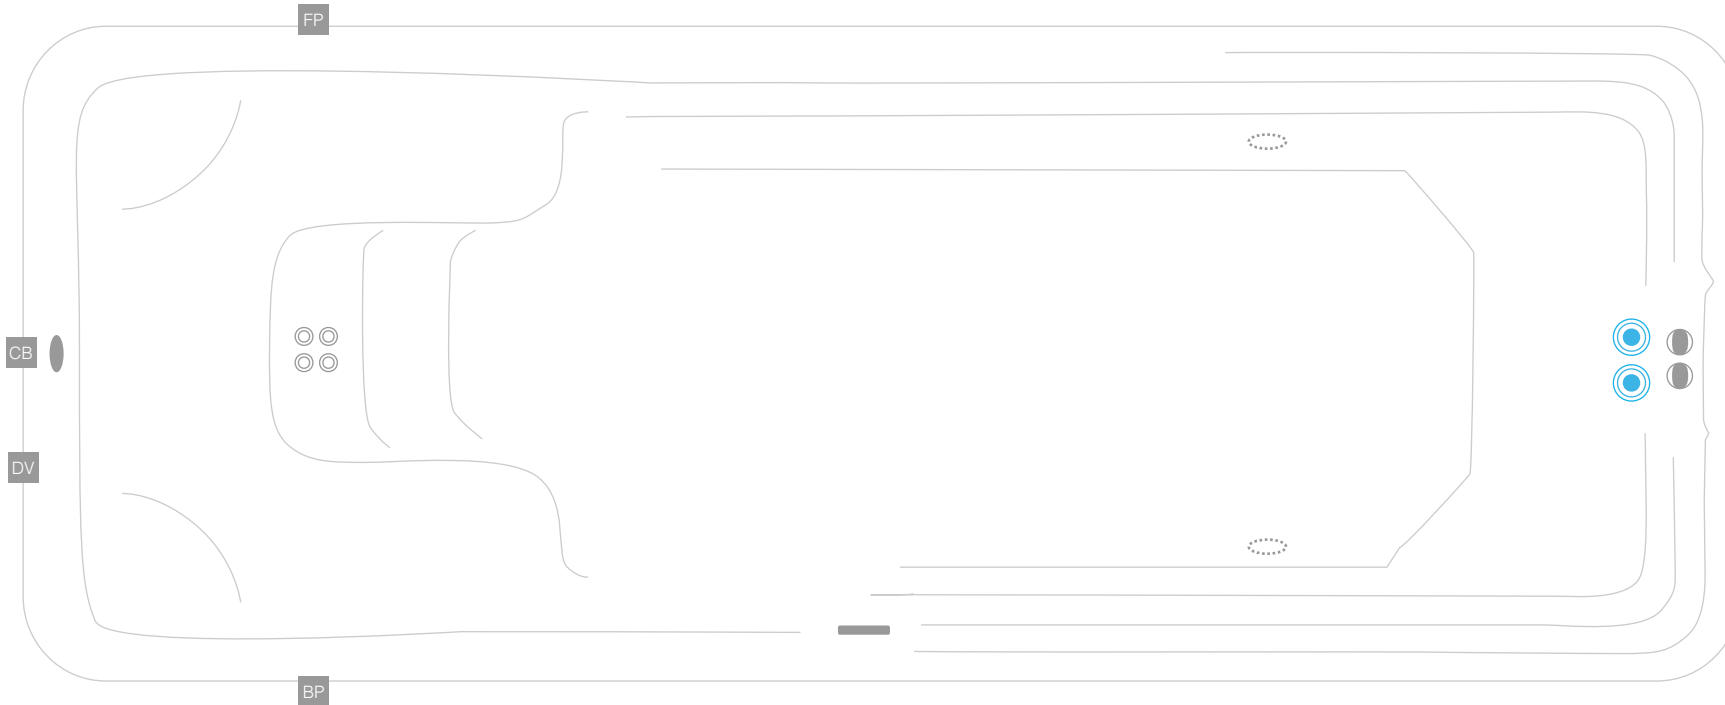

# myWatersedge6.0mPLUNGE 2jets

technical specifications : 2021\_01  
5980 x 2290 x 1320

## JETS & TOPSIDE CONTROLS

-  500 series jet
-  400 series jet
-  300 series jet
-  200 series jet
-  swim jet
-  neck jet
-  air massage jet
-  large diverter control
-  small on/off control
-  air control
-  aromatherapy canister
-  touchpad control
-  filter box
-  safety suction
-  water return jet
-  water spout