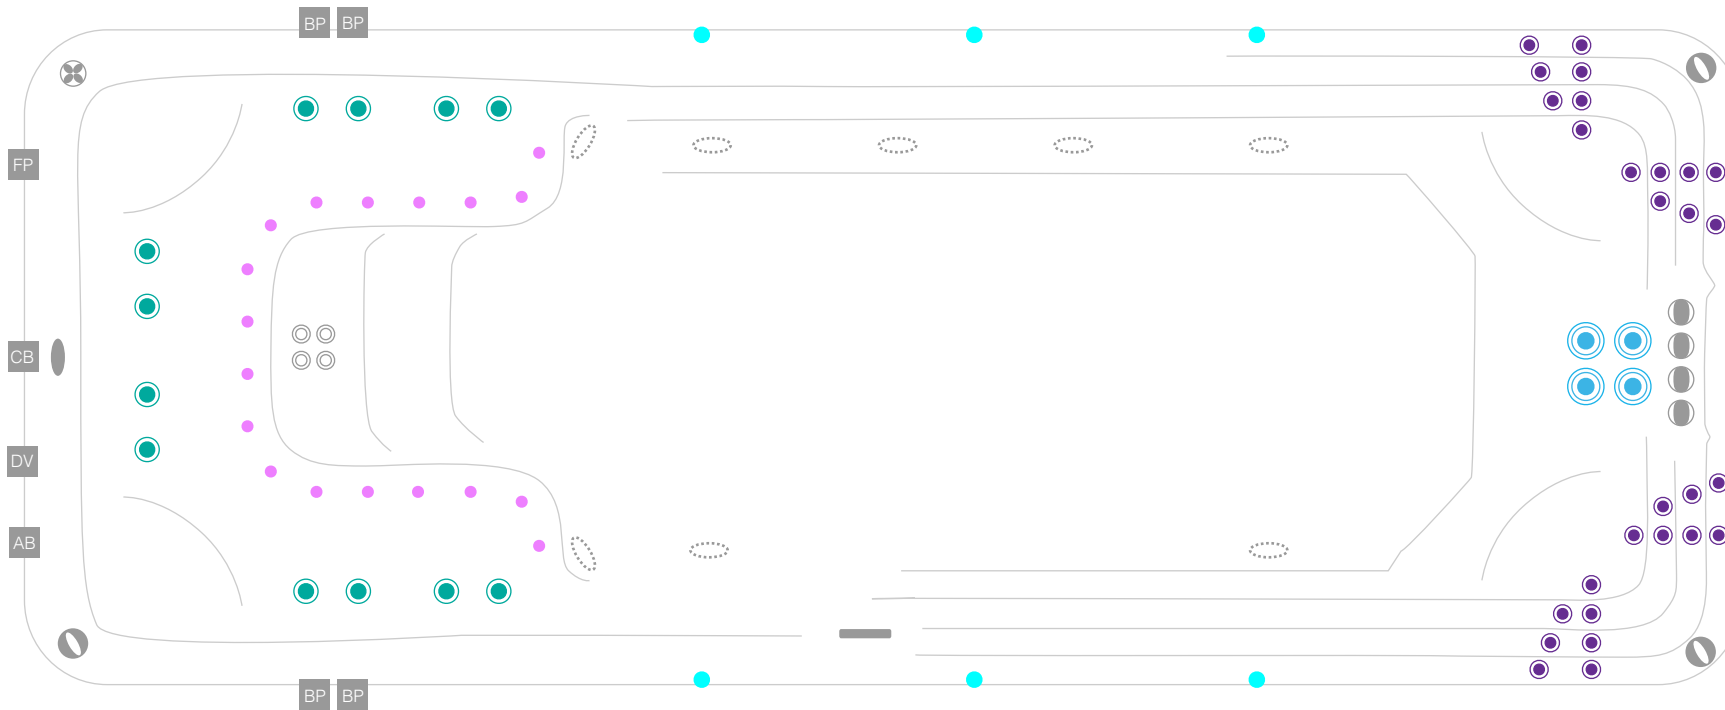

# myWatersedge6.0mEXTREME 68jets

technical specifications : 2021\_01  
5980 x 2290 x 1320

## JETS & TOPSIDE CONTROLS

- 500 series jet
- 400 series jet
- 300 series jet
- 200 series jet
- swim jet
- neck jet
- air massage jet
- large divertor control
- small on/off control
- air control
- aromatherapy canister
- touchpad control
- filter box
- safety suction
- water return jet
- water spout