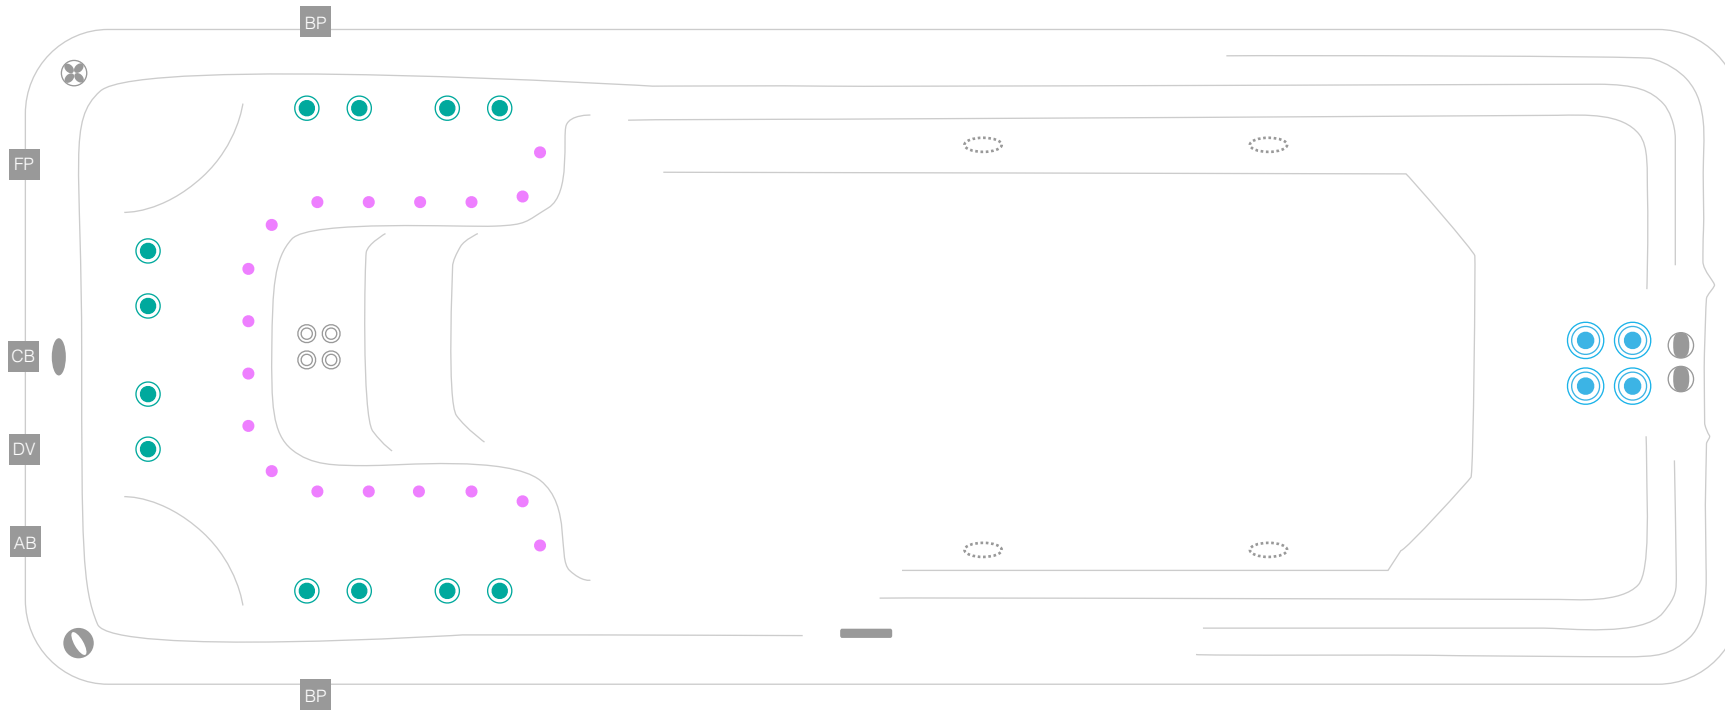

myWatersedge6.0mCLASSIC 34jets

technical specifications : 2021_01
5980 x 2290 x 1320

JETS & TOPSIDE CONTROLS

-  500 series jet
-  400 series jet
-  300 series jet
-  200 series jet
-  swim jet
-  neck jet
-  air massage jet
-  large diverter control
-  small on/off control
-  air control
-  aromatherapy canister
-  touchpad control
-  filter box
-  safety suction
-  water return jet
-  water spout

EQUIPMENT INSTALLED IN CABINET

-  main control box
-  filtration pump
-  hydrojet boost pump
-  air blower
-  drain valve