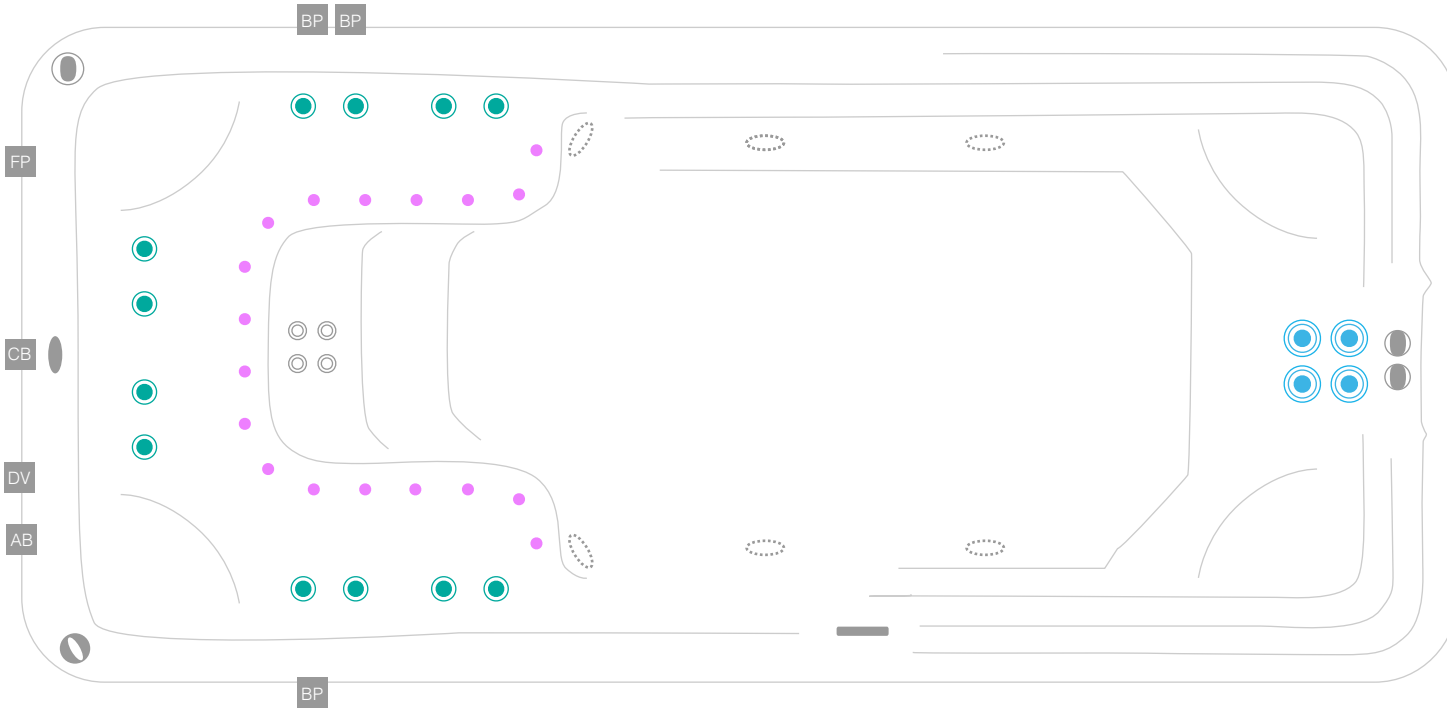

# myWatersedge5.0mPREMIUM 34jets

technical specifications : 2021\_01  
4965 x 2290 x 1320

## JETS & TOPSIDE CONTROLS

- 500 series jet
- 400 series jet
- 300 series jet
- 200 series jet
- swim jet
- neck jet
- air massage jet
- large divertor control
- small on/off control
- air control
- aromatherapy canister
- touchpad control
- filter box
- safety suction
- water return jet
- water spout