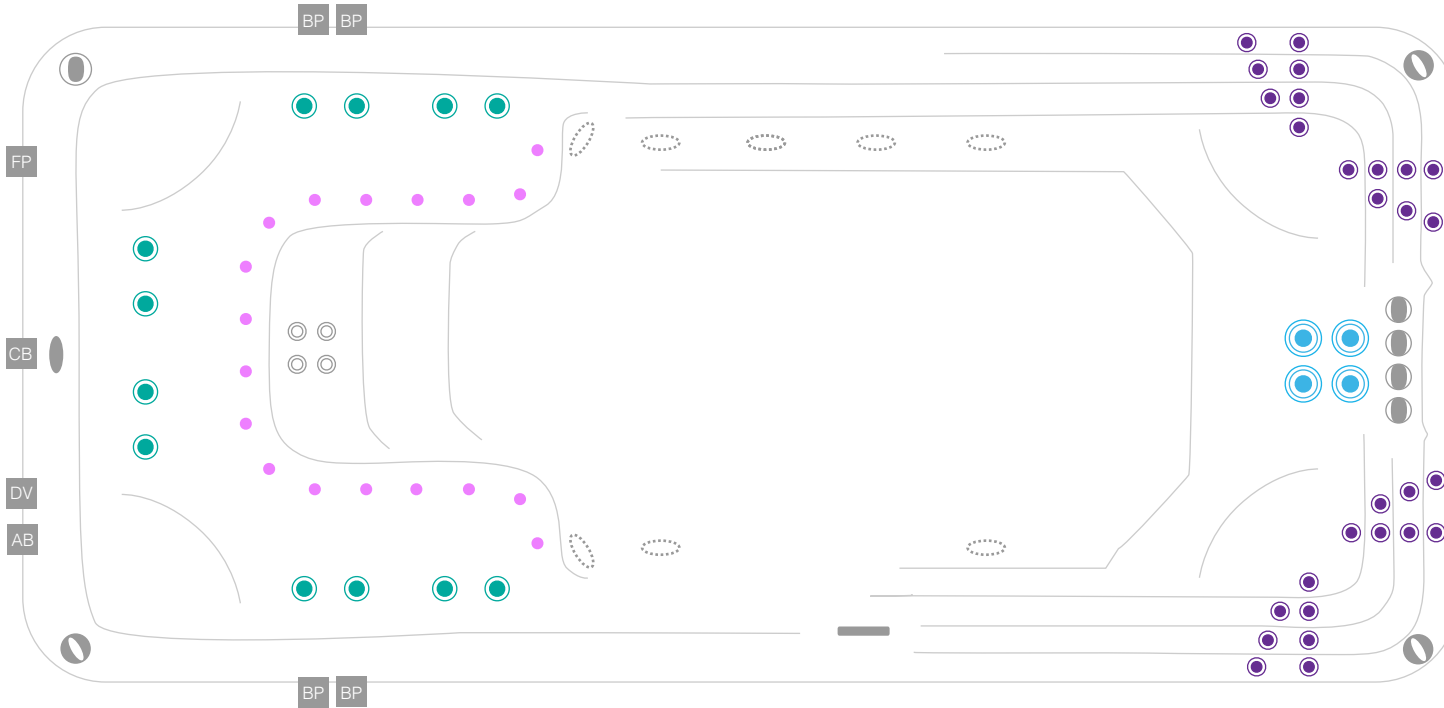

myWatersedge5.0mEXTREME 62jets

technical specifications : 2021_01
4965 x 2290 x 1320

JETS & TOPSIDE CONTROLS

- 500 series jet
- 400 series jet
- 300 series jet
- 200 series jet
- swim jet
- neck jet
- air massage jet
- large divertor control
- small on/off control
- air control
- aromatherapy canister
- touchpad control
- filter box
- safety suction
- water return jet
- water spout

EQUIPMENT INSTALLED IN CABINET

- main control box
- filtration pump
- hydrojet boost pump
- air blower
- drain valve