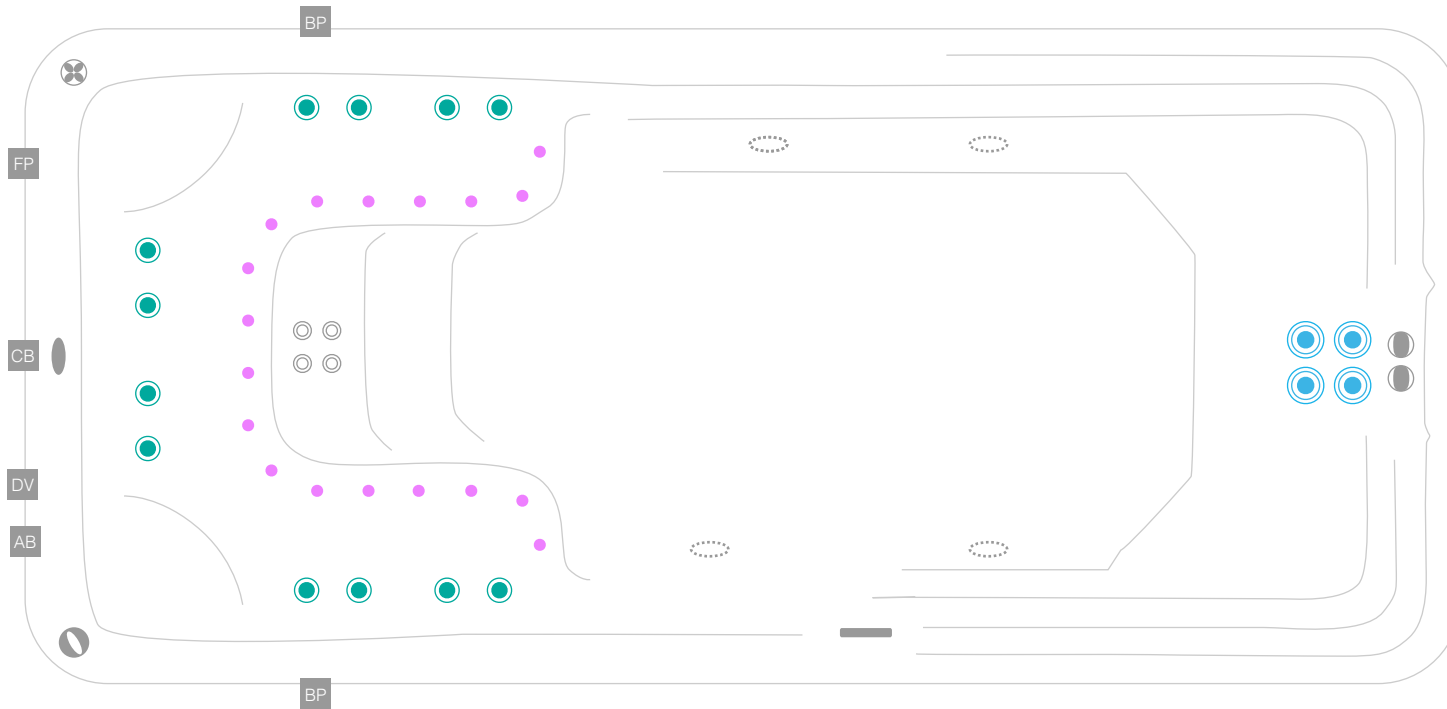

# myWatersedge5.0mCLASSIC 34jets

technical specifications : 2021\_01  
4965 x 2290 x 1320

## JETS & TOPSIDE CONTROLS

-  500 series jet
-  400 series jet
-  300 series jet
-  200 series jet
-  swim jet
-  neck jet
-  air massage jet
-  large diverter control
-  small on/off control
-  air control
-  aromatherapy canister
-  touchpad control
-  filter box
-  safety suction
-  water return jet
-  water spout