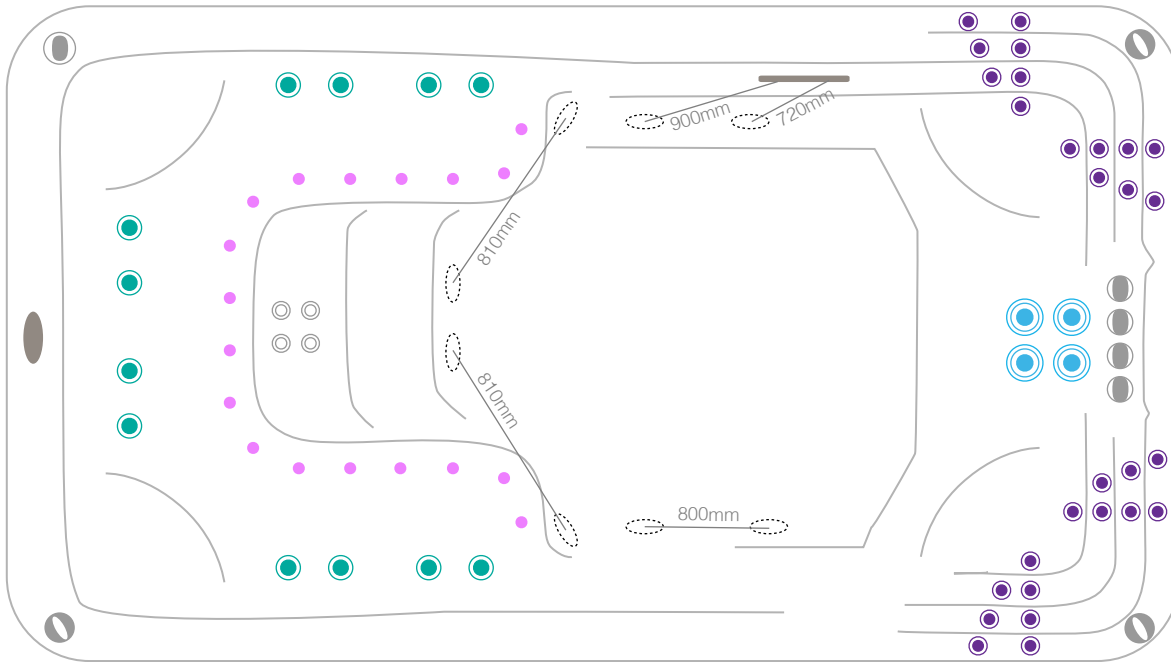

myWatersedge4.0mEXTREME 62jets

technical specifications : 2021_03
3960 x 2290 x 1320

-  500 series jet
-  400 series jet
-  300 series jet
-  200 series jet
-  volcano jet
-  7" cohuna jet
-  swim jet
-  neck jet
-  air massage jet
-  large divertor control
-  small on/off control
-  air control
-  aromatherapy canister
-  touchpad control
-  filter box
-  safety suction
-  water return jet
-  water spout

myWatersedge4.0mEXTREME 62jets

technical specifications : 2021_03
3960 x 2290 x 1320