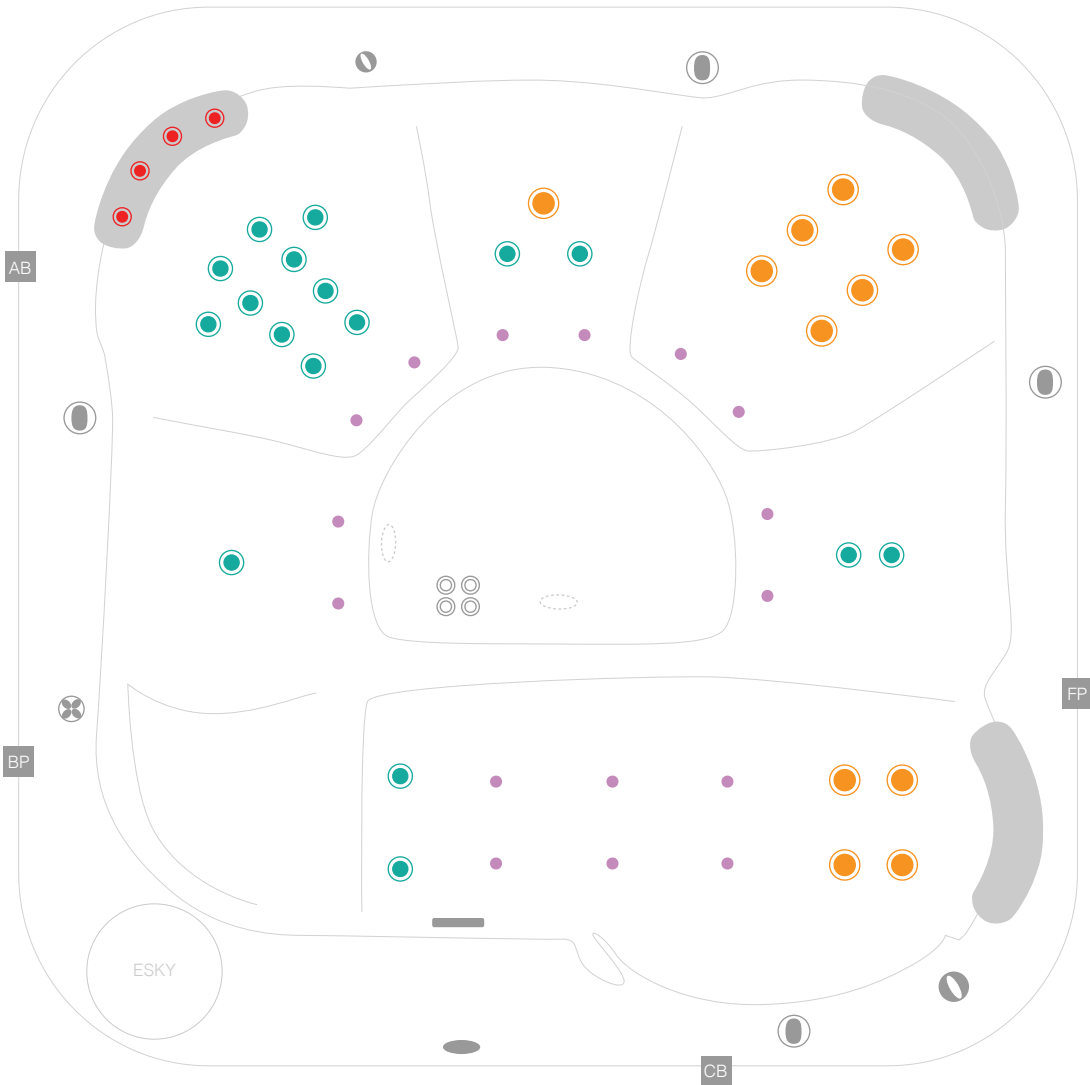

myDream48STANDARD+

technical specifications : 2020_01
2100 x 2100 x 890

JETS & TOPSIDE CONTROLS

- 500 series jet
- 400 series jet
- 300 series jet
- 200 series jet
- volcano jet
- 7" cohuna jet
- swim jet
- neck jet
- air massage jet
- large diverter control
- small on/off control
- air control
- aromatherapy canister
- touchpad control
- filter box
- safety suction
- water return jet
- water spout

EQUIPMENT INSTALLED IN CABINET

- main control box
- filtration pump
- hydrojet boost pump
- varidrive80 pump
- air blower
- 2 speed pump
- drain valve

Sapphire Spas comply with Australian Standard AS1926.3-2010