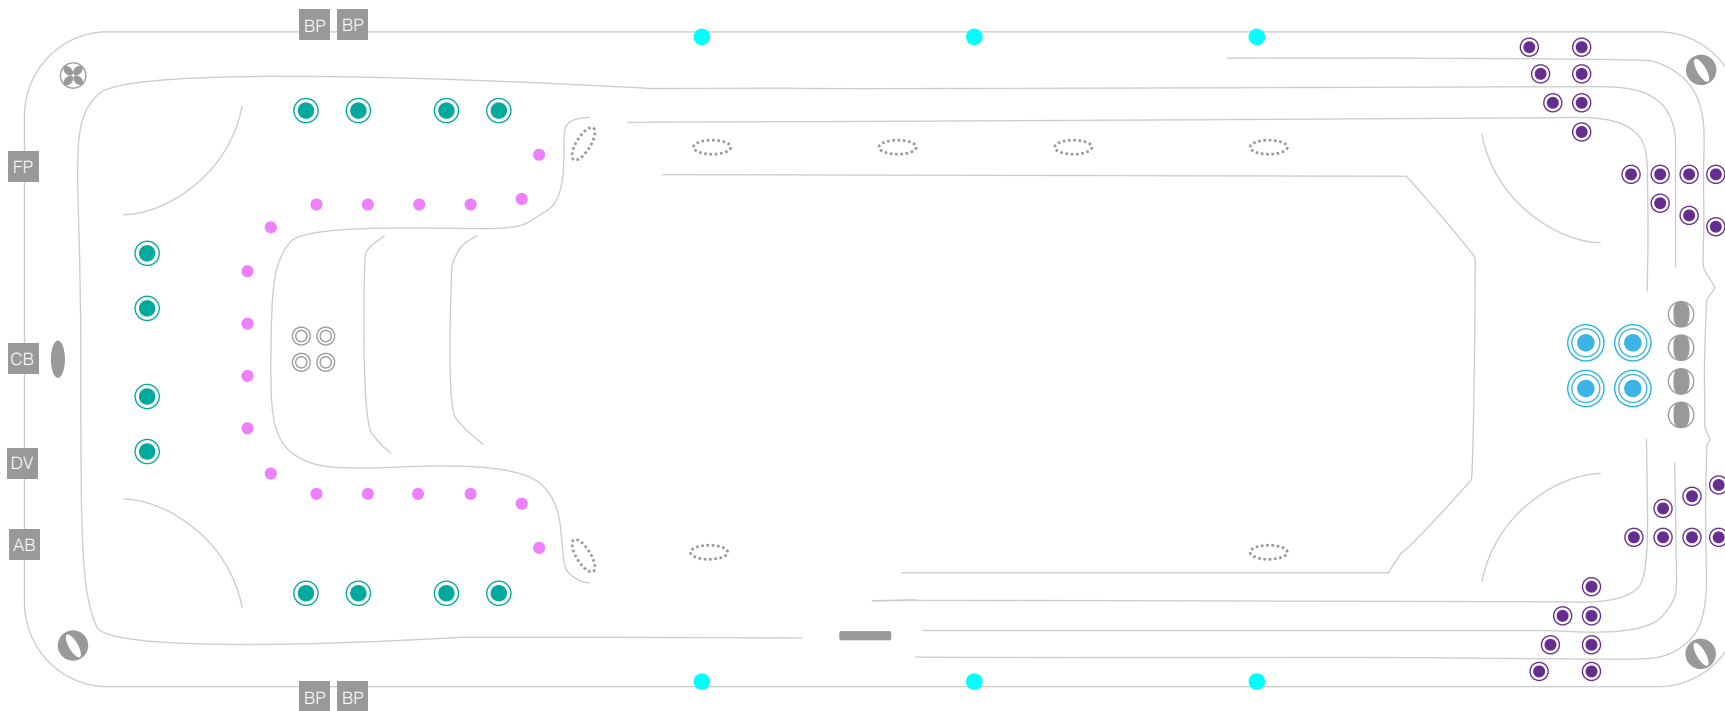

# M6 Watersedge68EXTREME

technical specifications : 2020\_01  
5980 x 2290 x 1320

## JETS & TOPSIDE CONTROLS

-  500 series jet
-  400 series jet
-  300 series jet
-  200 series jet
-  swim jet
-  neck jet
-  air massage jet
-  large diverter control
-  small on/off control
-  air control
-  aromatherapy canister
-  touchpad control
-  filter box
-  safety suction
-  water return jet
-  water spout