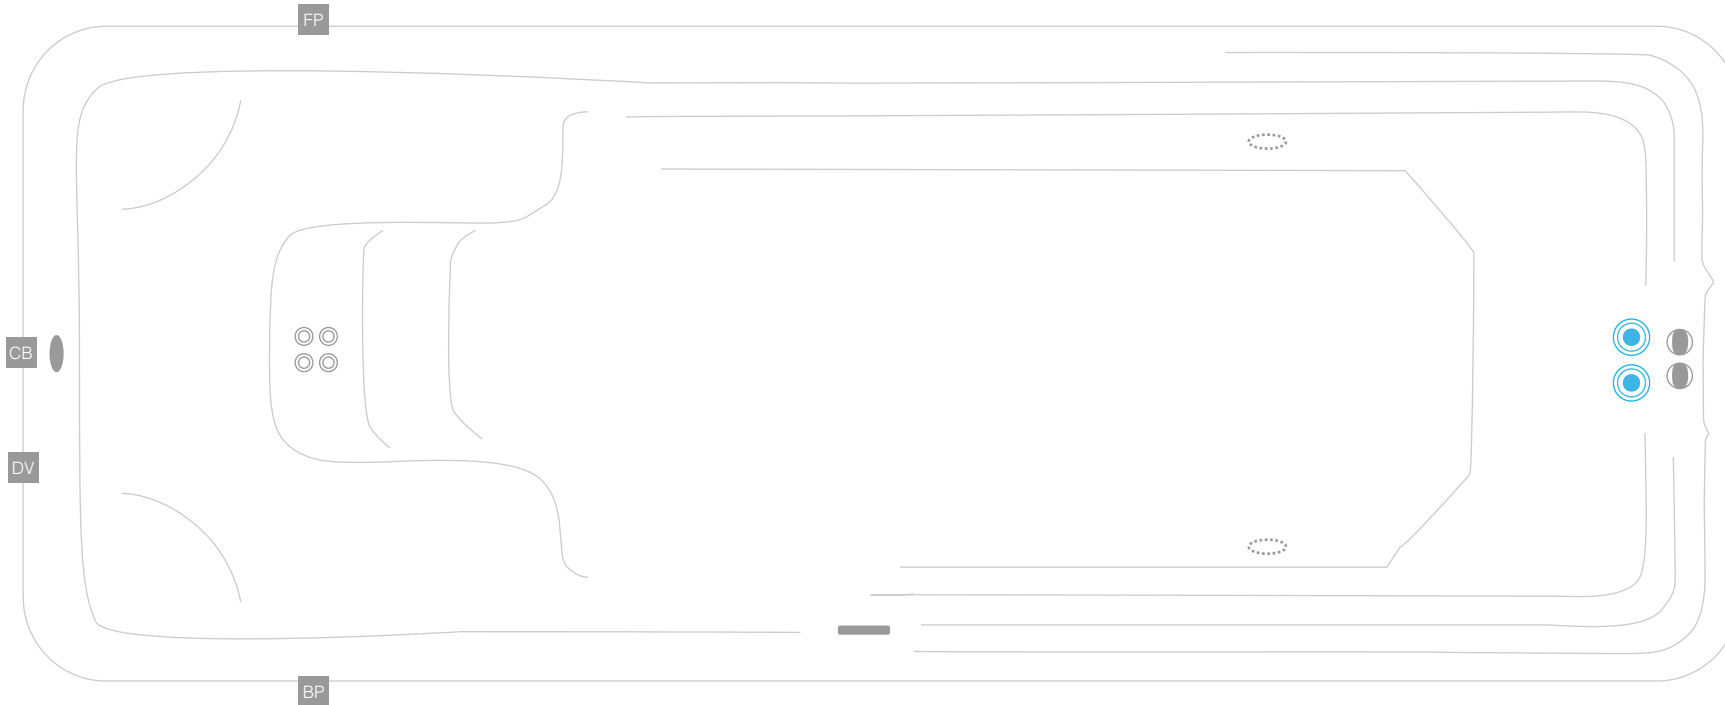

M6 Watersedge2PLUNGE

technical specifications : 2020_01
5980 x 2290 x 1320

JETS & TOPSIDE CONTROLS

-  500 series jet
-  400 series jet
-  300 series jet
-  200 series jet
-  swim jet
-  neck jet
-  air massage jet
-  large diverter control
-  small on/off control
-  air control
-  aromatherapy canister
-  touchpad control
-  filter box
-  safety suction
-  water return jet
-  water spout

EQUIPMENT INSTALLED IN CABINET

-  main control box
-  filtration pump
-  hydrojet boost pump
-  air blower
-  drain valve