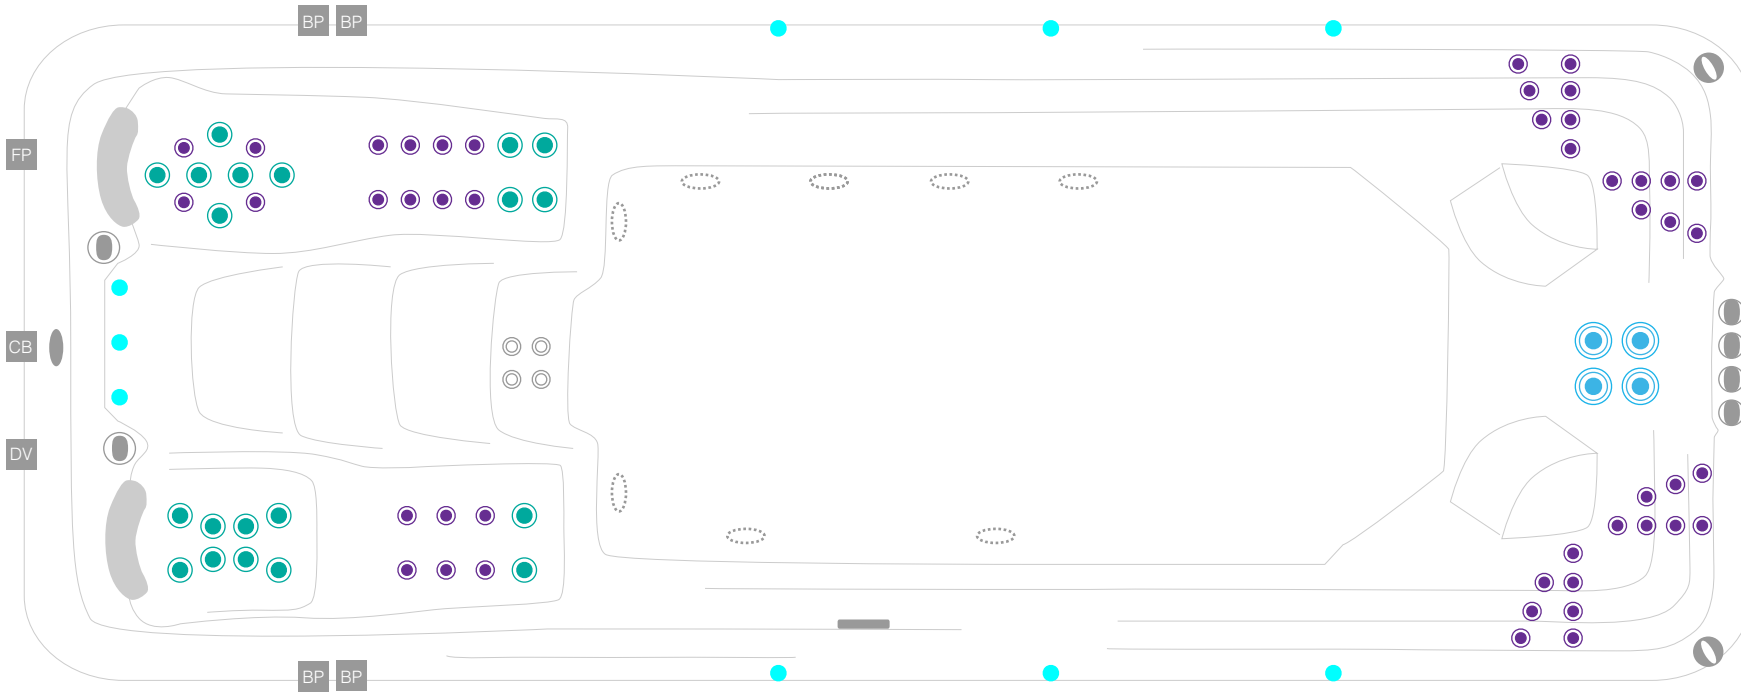

M6Indulge79EXTREME

technical specifications : 2020_01
4965 x 2290 x 1320

JETS & TOPSIDE CONTROLS

-  500 series jet
-  400 series jet
-  300 series jet
-  200 series jet
-  swim jet
-  neck jet
-  air massage jet
-  large divertor control
-  small on/off control
-  air control
-  aromatherapy canister
-  touchpad control
-  filter box
-  safety suction
-  water return jet
-  water spout