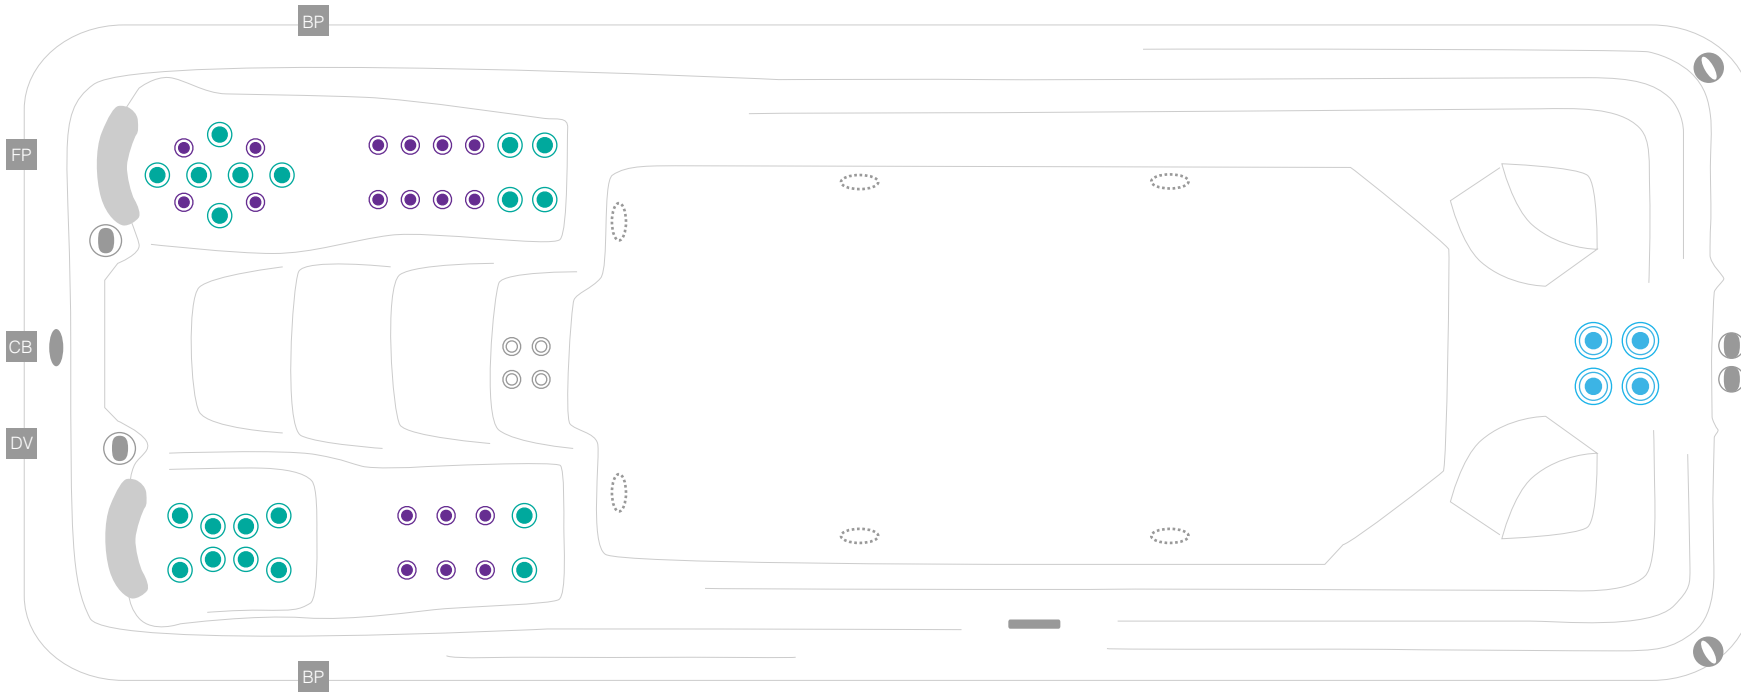

# M6Indulge42CLASSIC

technical specifications : 2020\_01  
4965 x 2290 x 1320

## JETS & TOPSIDE CONTROLS

-  500 series jet
-  400 series jet
-  300 series jet
-  200 series jet
-  swim jet
-  neck jet
-  air massage jet
-  large diverter control
-  small on/off control
-  air control
-  aromatherapy canister
-  touchpad control
-  filter box
-  safety suction
-  water return jet
-  water spout