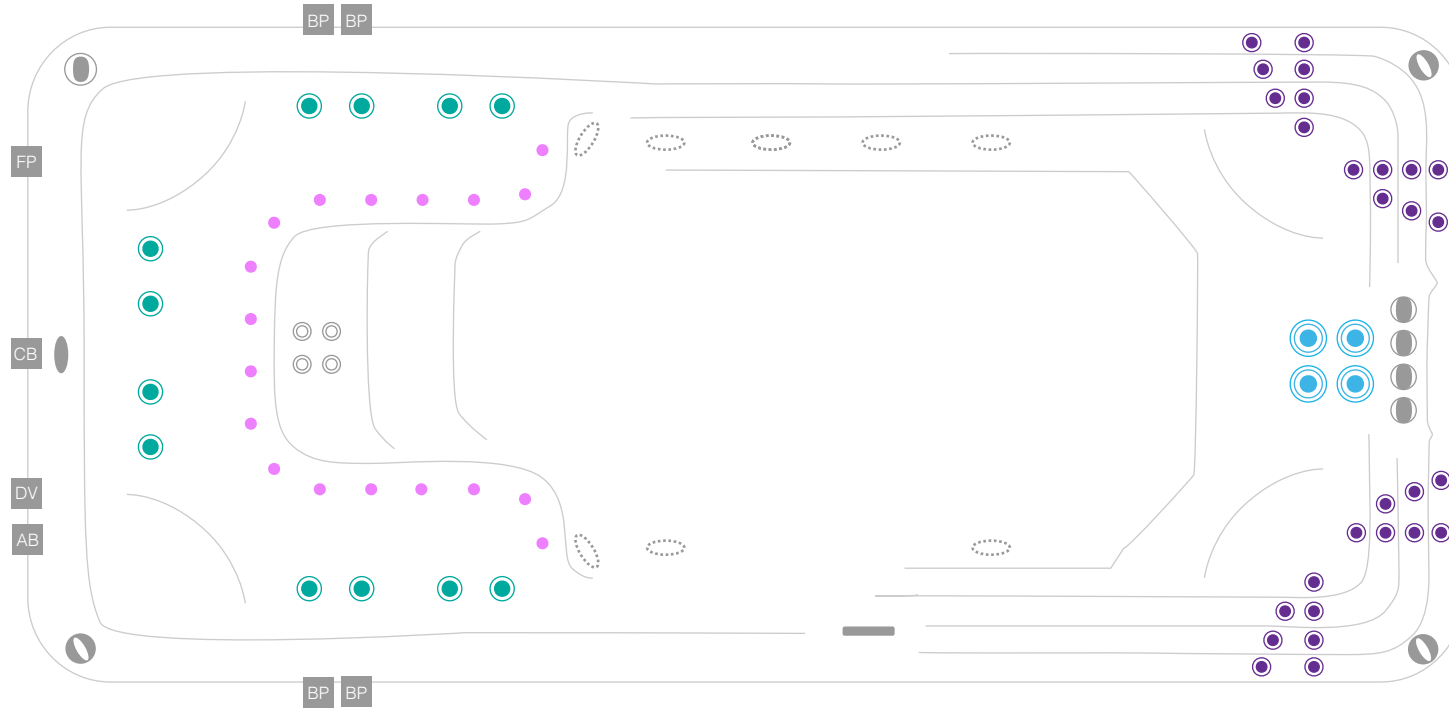

# M5 Watersedge62EXTREME

technical specifications : 2020\_01  
4965 x 2290 x 1320

## JETS & TOPSIDE CONTROLS

-  500 series jet
-  400 series jet
-  300 series jet
-  200 series jet
-  swim jet
-  neck jet
-  air massage jet
-  large diverter control
-  small on/off control
-  air control
-  aromatherapy canister
-  touchpad control
-  filter box
-  safety suction
-  water return jet
-  water spout