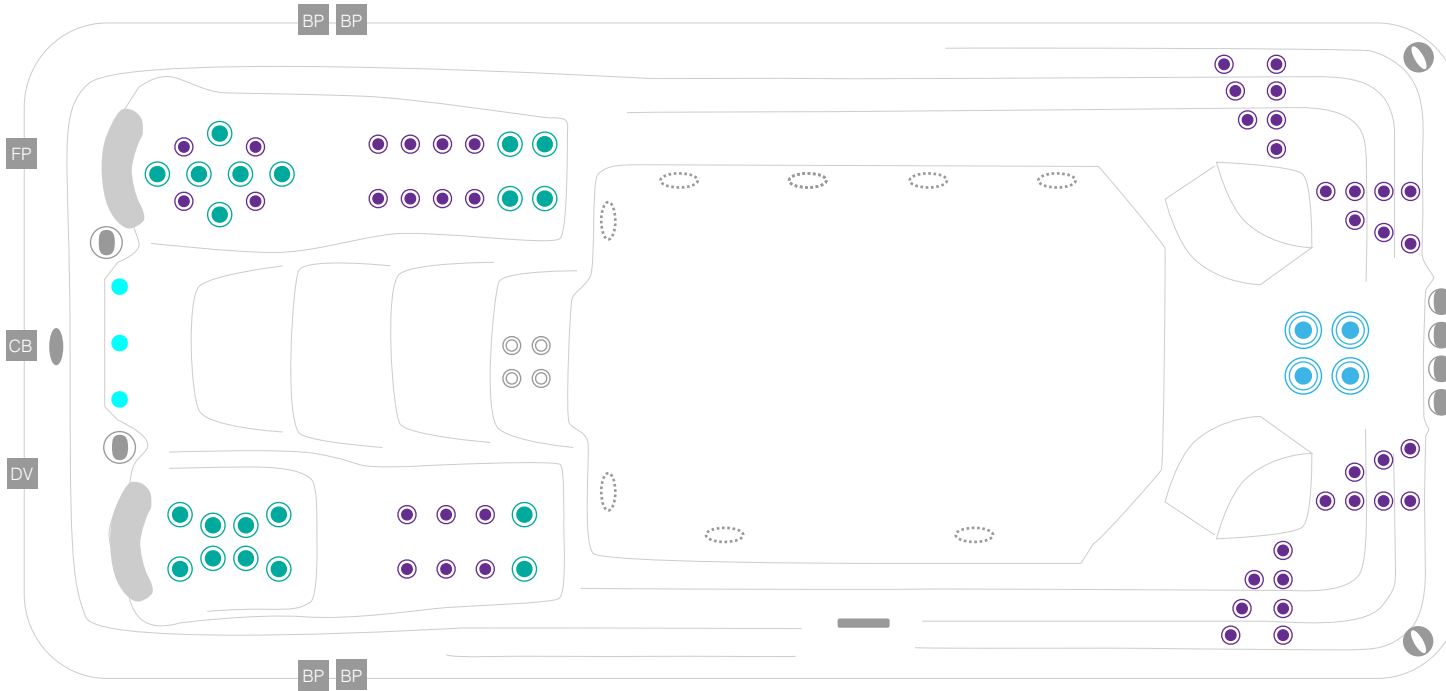

M5Indulge73EXTREME

technical specifications : 2020_01
4965 x 2290 x 1320

JETS & TOPSIDE CONTROLS

-  500 series jet
-  400 series jet
-  300 series jet
-  200 series jet
-  swim jet
-  neck jet
-  air massage jet
-  large diverter control
-  small on/off control
-  air control
-  aromatherapy canister
-  touchpad control
-  filter box
-  safety suction
-  water return jet
-  water spout

EQUIPMENT INSTALLED IN CABINET

-  main control box
-  filtration pump
-  hydrojet boost pump
-  air blower
-  drain valve