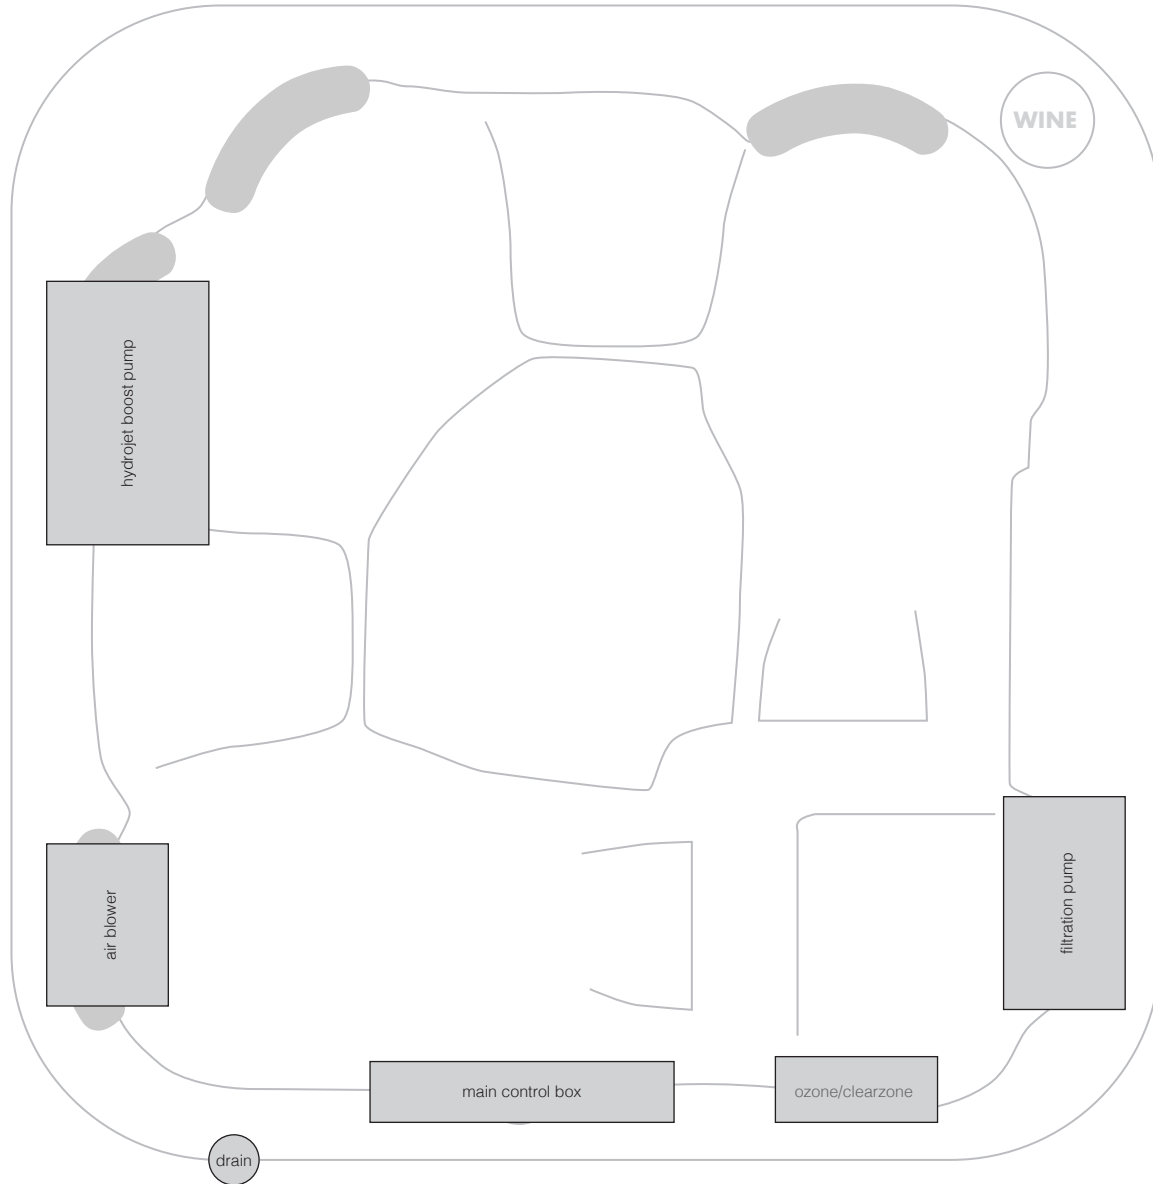

# myRelaxation50CLASSIC

technical specifications : 2023\_02  
2320 x 2320 x 890

-  500 series jet
-  400 series jet
-  300 series jet
-  200 series jet
-  volcano jet
-  7" cohuna jet
-  swim jet
-  neck jet
-  air massage jet
-  large divertor control
-  small on/off control
-  air control
-  aromatherapy canister
-  touchpad control
-  filter box
-  safety suction
-  water return jet
-  water spout

# myRelaxation50CLASSIC

technical specifications : 2023\_02  
2320 x 2320 x 890

Sapphire Spas comply with Australian Standard AS1926.3-2010