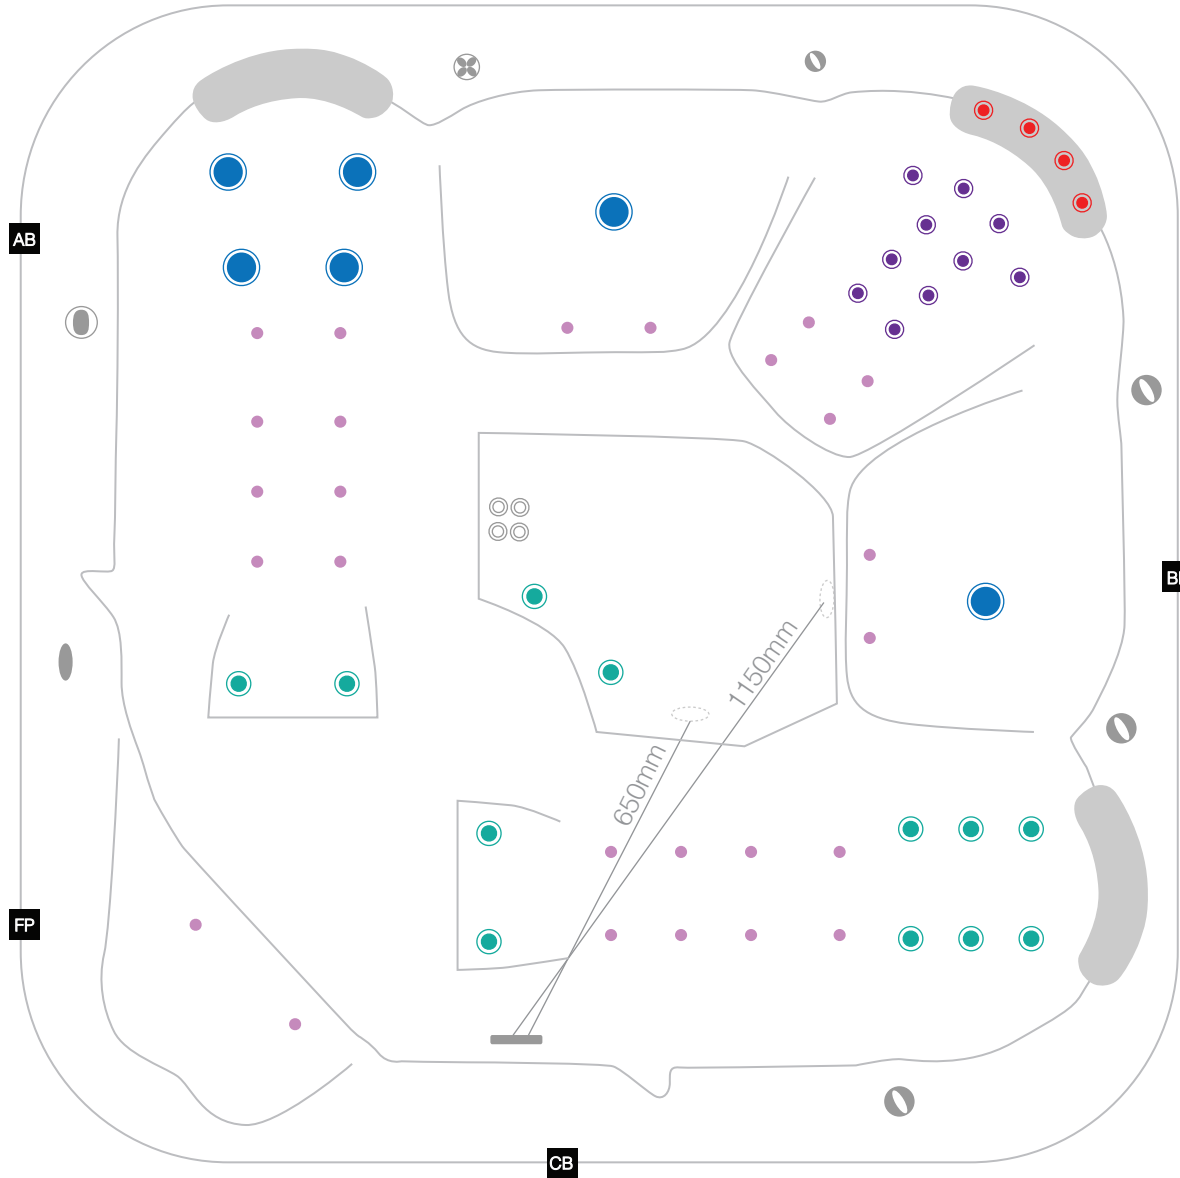

myLuxury58STANDARD+

technical specifications : 2021_01
2300 x 2300 x 890

JETS & TOPSIDE CONTROLS

- 500 series jet
- 400 series jet
- 300 series jet
- 200 series jet
- volcano jet
- 7" cohuna jet
- swim jet
- neck jet
- air massage jet
- large diverter control
- small on/off control
- air control
- aromatherapy canister
- touchpad control
- filter box
- safety suction
- water return jet
- water spout