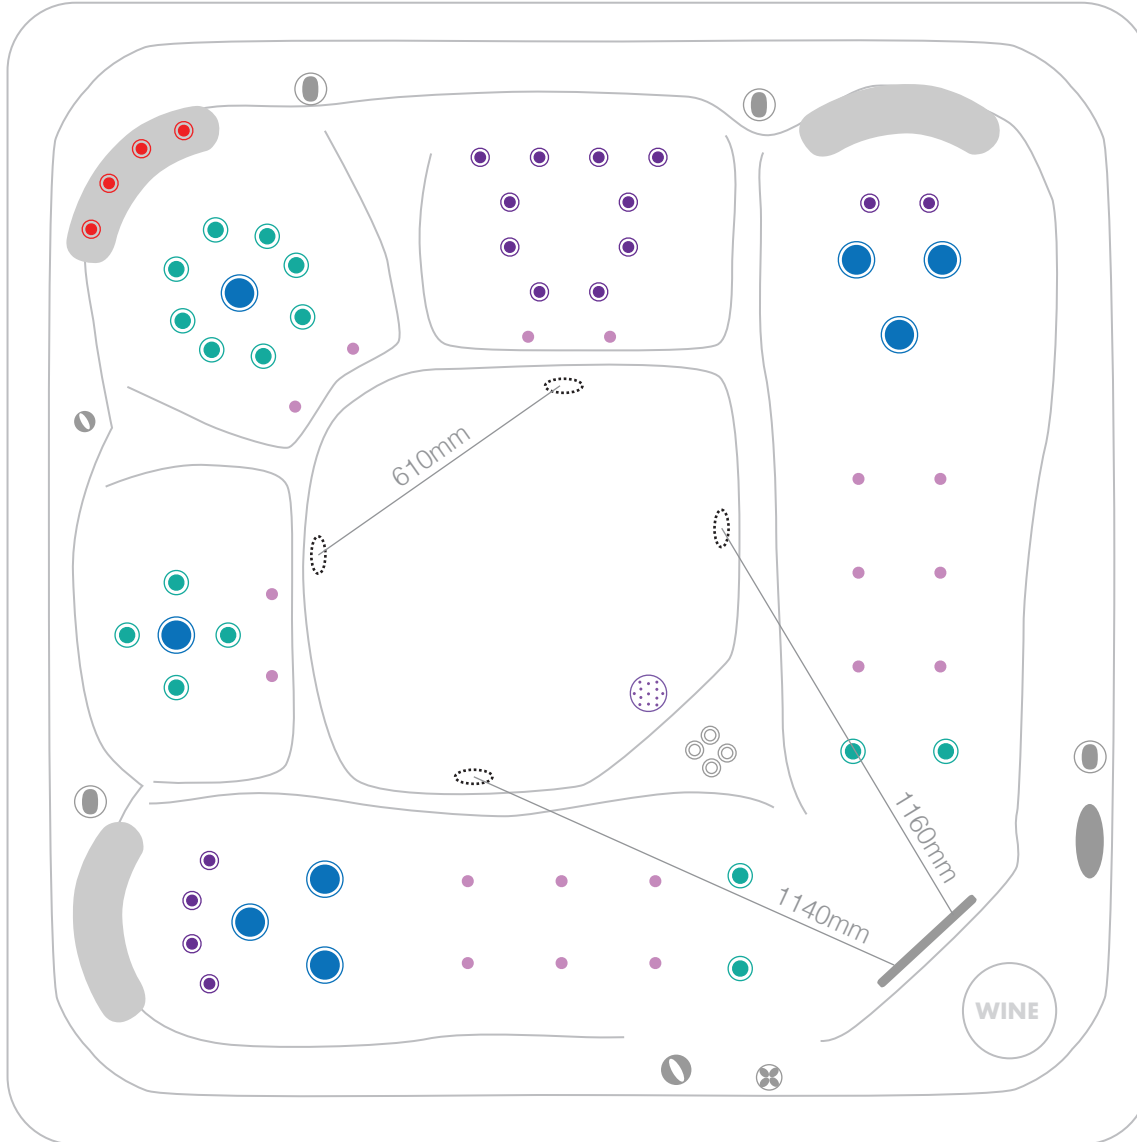

# myCelebration63PREMIUM

technical specifications : 2021\_03  
2265 x 2265 x 830

-  500 series jet
-  400 series jet
-  300 series jet
-  200 series jet
-  volcano jet
-  7" cohuna jet
-  swim jet
-  neck jet
-  air massage jet
-  large divertor control
-  small on/off control
-  air control
-  aromatherapy canister
-  touchpad control
-  filter box
-  safety suction
-  water return jet
-  water spout

# myCelebration63PREMIUM

technical specifications : 2021\_03  
2265 x 2265 x 830

Sapphire Spas comply with Australian Standard AS1926.3-2010