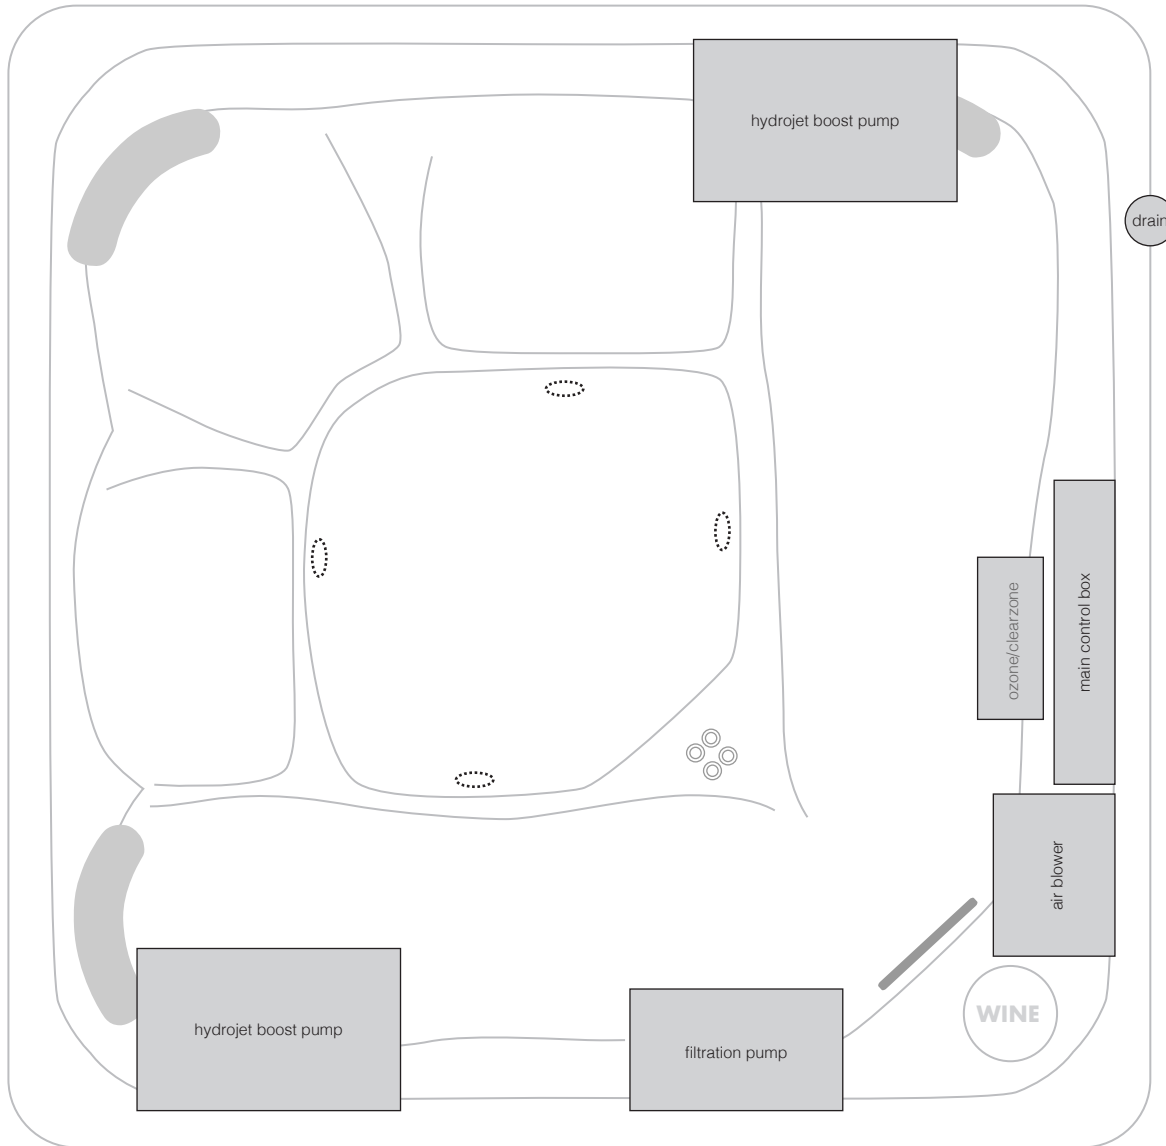

# myCelebration63PREMIUM

technical specifications : 2021\_03  
2265 x 2265 x 830

-  500 series jet
-  400 series jet
-  300 series jet
-  200 series jet
-  volcano jet
-  7" cohuna jet
-  swim jet
-  neck jet
-  air massage jet
-  large divertor control
-  small on/off control
-  air control
-  aromatherapy canister
-  touchpad control
-  filter box
-  safety suction
-  water return jet
-  water spout

# myCelebration63PREMIUM

technical specifications : 2021\_03  
2265 x 2265 x 830

Sapphire Spas comply with Australian Standard AS1926.3-2010