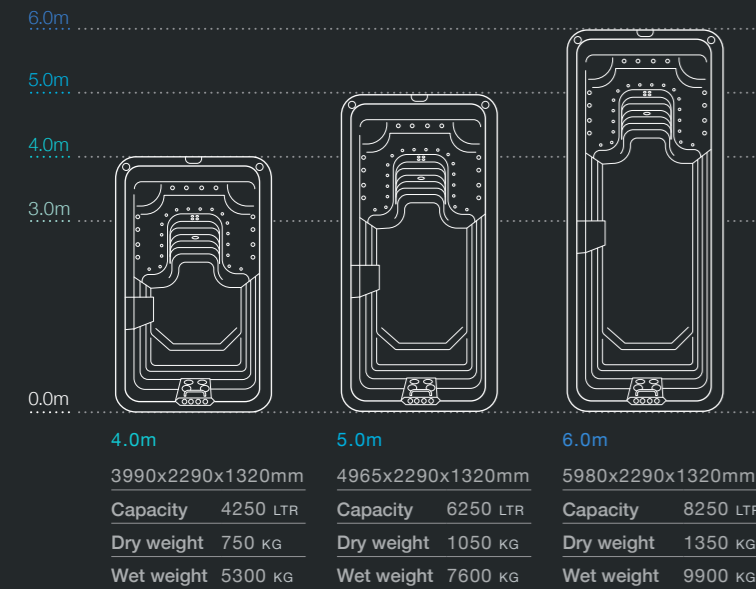

myWatersedge 4.0m **PLUNGE**

myWatersedge 5.0m **PLUNGE**

myWatersedge 6.0m **PLUNGE**

myWatersedge CLASSIC

- 2 PUMPS POWERING 4 SWIM JETS
- SPLASH & AQUA PLAY
- WIDE WRAP AROUND BENCH SEATING
- EASY ENTRY STEPS
- SMALL POOL + THERAPY JETS
- SWIM | WALK | STRETCH | RUN
- KICK & SWIM ASSISTED BY STAINLESS STEEL HANDLE
- WEIGHTLESS REHABILITATION | PILATES | MOBILITY
- OPTIONAL HEAT&COOL PUMP FOR CHEAPER HEATING
- OPTIONAL TETHER ASSISTED SWIM