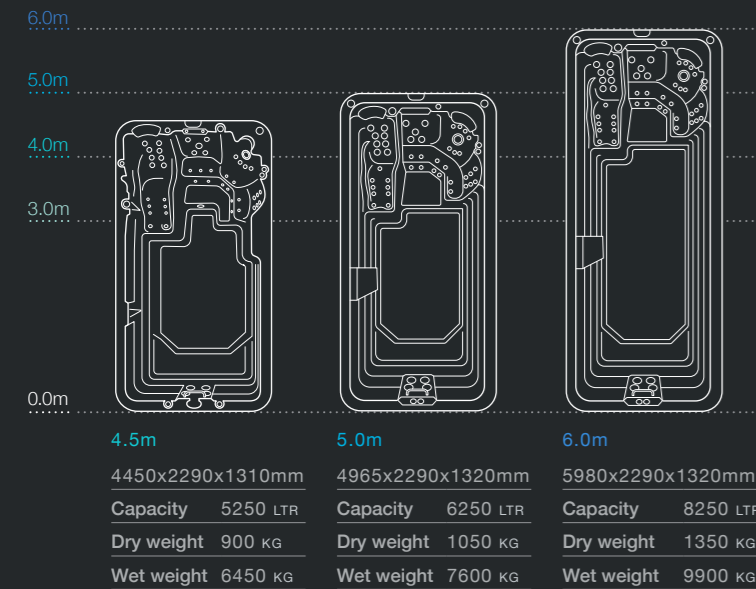

myWorkout CLASSIC

2 PUMPS POWERING 4 SWIM JETS

- SPLASH & AQUA PLAY
- COMFORTABLE MOULDED MASSAGE SEATS & LOUNGER
- TARGETED MASSAGE JETS FOR ACHES & PAINS
- SMALL POOL + THERAPY JETS
- SWIM | WALK | STRETCH | RUN
- KICK & SWIM ASSISTED BY STAINLESS STEEL HANDLE
- WEIGHTLESS REHABILITATION | PILATES | MOBILITY
- OPTIONAL HEAT&COOL PUMP FOR CHEAPER HEATING
- OPTIONAL TETHER ASSISTED SWIM

For technical information see page 26