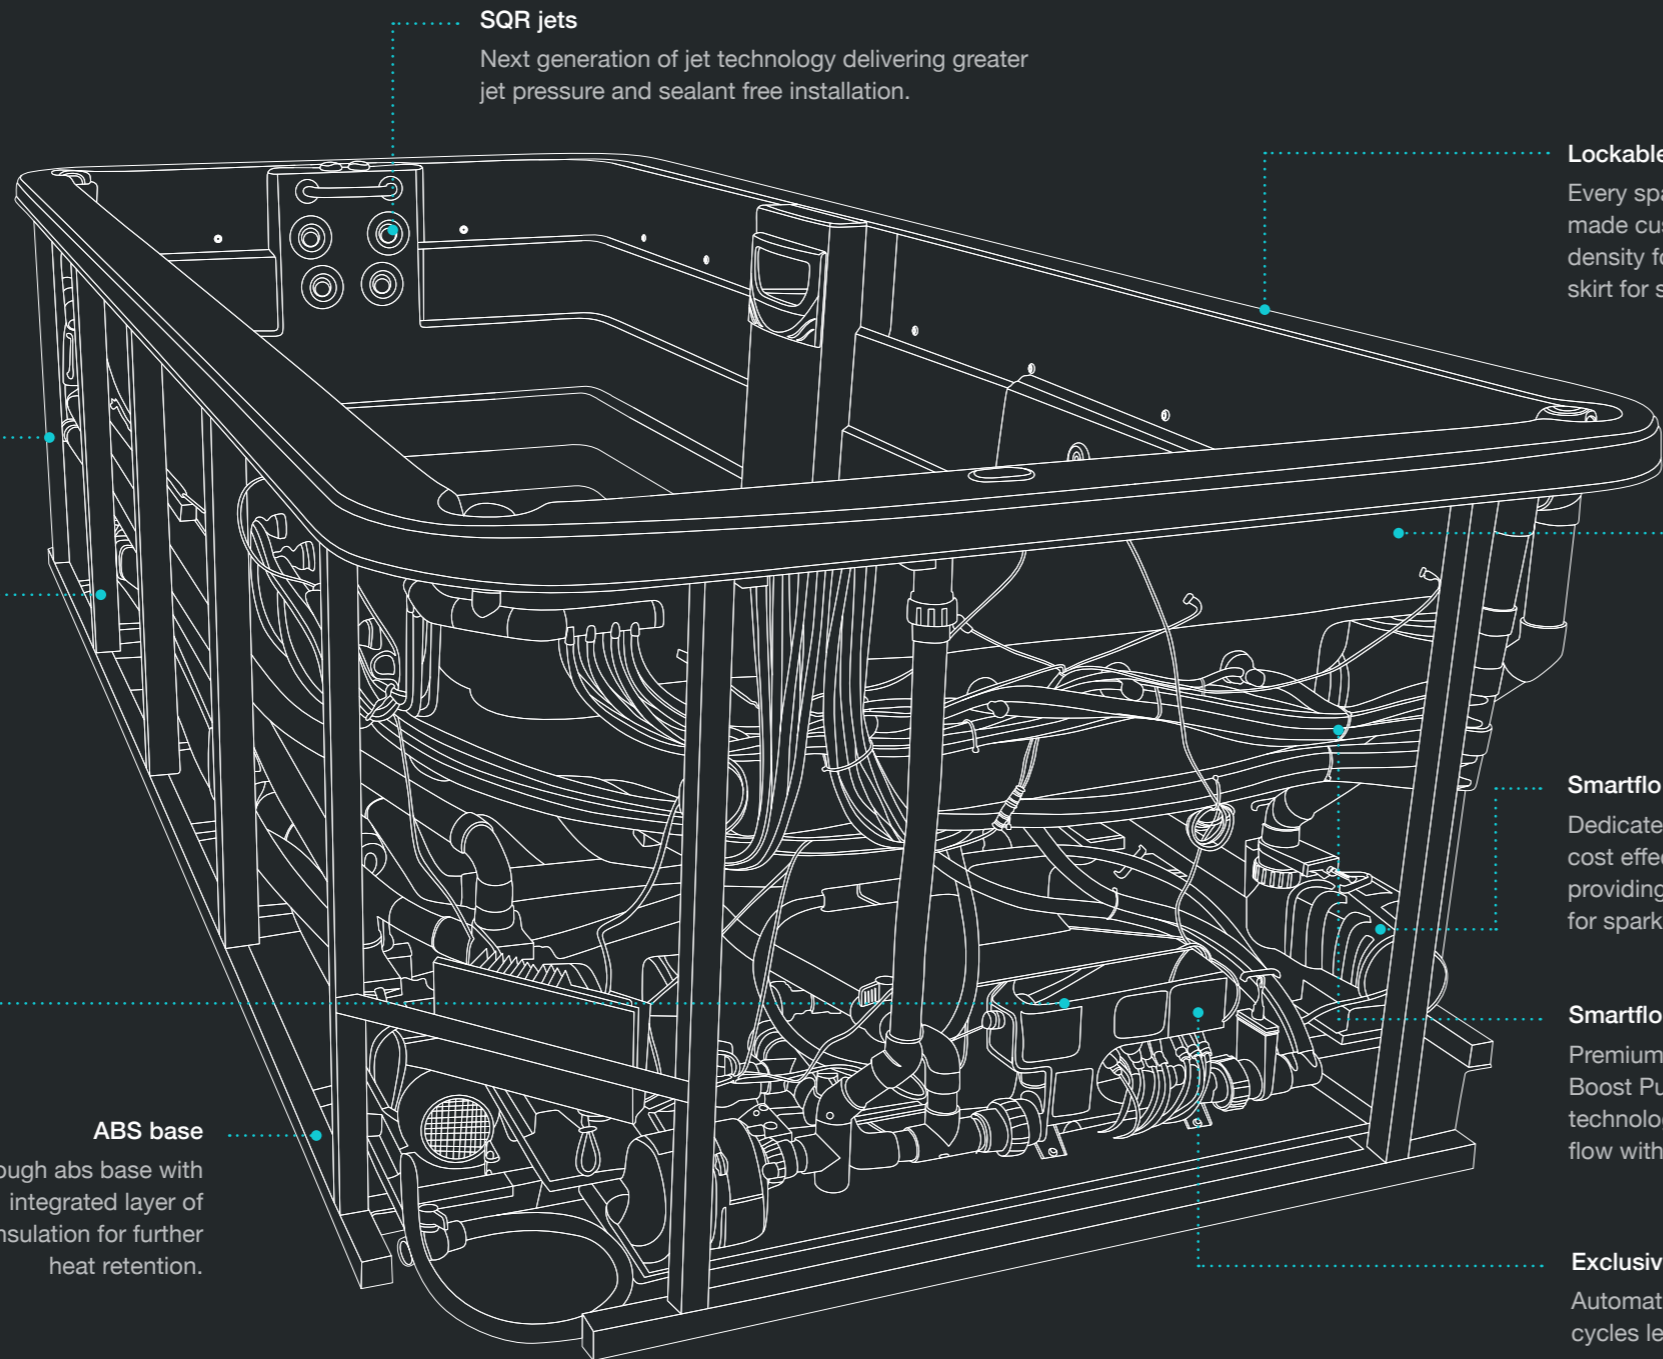

Energy efficiency

SQR jets
Next generation of jet technology delivering greater jet pressure and sealant free installation.

Lockable hard cover
Every spa is supplied with an Australian made custom fit hard cover with high density foam core and extended side skirt for security and heat retention.

Cabinet insulation
Advanced reflective laminate. Durable non-allergenic and water resistant.

Custom fit cabinet
Hand crafted cabinet to suit every spa model. Canadian cedar cabinet as standard or the choice of composite duratek.

Smart control system
Powersave technology for lower operating costs including programmable offpeak heating and smart meter compatible.

ABS base
Tough abs base with integrated layer of insulation for further heat retention.

Insulated shell
High density foam traps heat inside the cabinet.

Smartflo filtration pump
Dedicated filtration pump with cost effective power consumption providing the highest level of filtration for sparkling clean water quality.

Smartflo boost pump
Premium High Efficiency Smartflo Boost Pumps with advanced wet end technology delivering increased water flow without consuming additional power.

Exclusive dynamic thermal tuning
Automatically adapts heating and filtration cycles leading to efficient use of power.