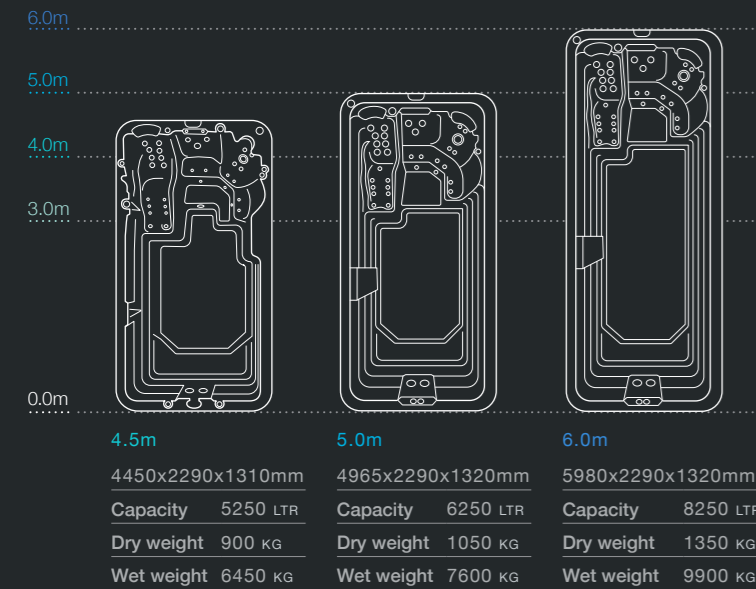

myWorkout **PLUNGE**

1 PUMP POWERING 2 SWIM JETS

- SPLASH & AQUA PLAY
- COMFORTABLE MOULDED MESSAGE SEATS & LOUNGER
- TARGETED MESSAGE JETS FOR ACHES & PAINS
- SMALL BACKYARD POOL
- WALK | STRETCH | RUN
- SUPPORTED REHABILITATION | PILATES | MOBILITY
- OPTIONAL HEAT&COOL PUMP FOR CHEAPER HEATING
- OPTIONAL TETHER ASSISTED SWIM

For technical information see page 26