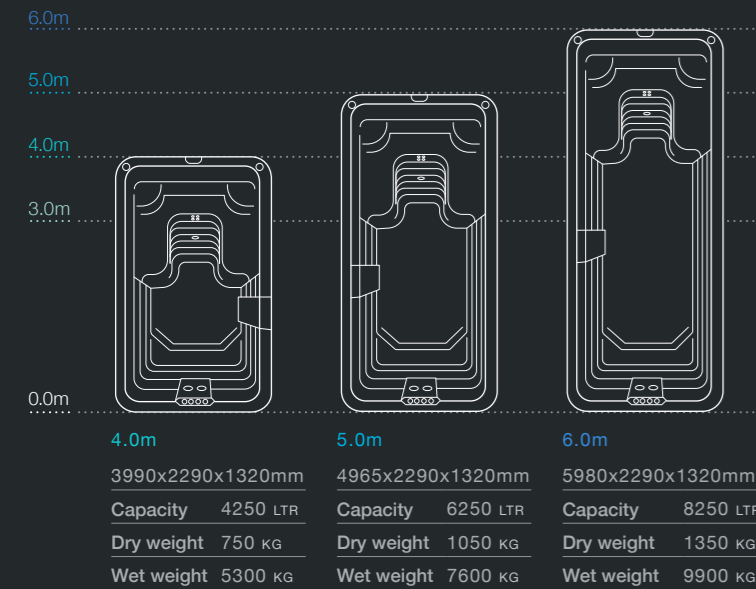

myWatersedge **PLUNGE**

- 1 PUMP POWERING 2 SWIM JETS
- SPLASH & AQUA PLAY
- WIDE WRAP AROUND BENCH SEATING
- EASY ENTRY STEPS
- SMALL BACKYARD POOL
- WALK | STRETCH | RUN
- SUPPORTED REHABILITATION | PILATES | MOBILITY
- OPTIONAL HEAT&COOL PUMP FOR CHEAPER HEATING
- OPTIONAL TETHER ASSISTED SWIM

For technical information see page 26